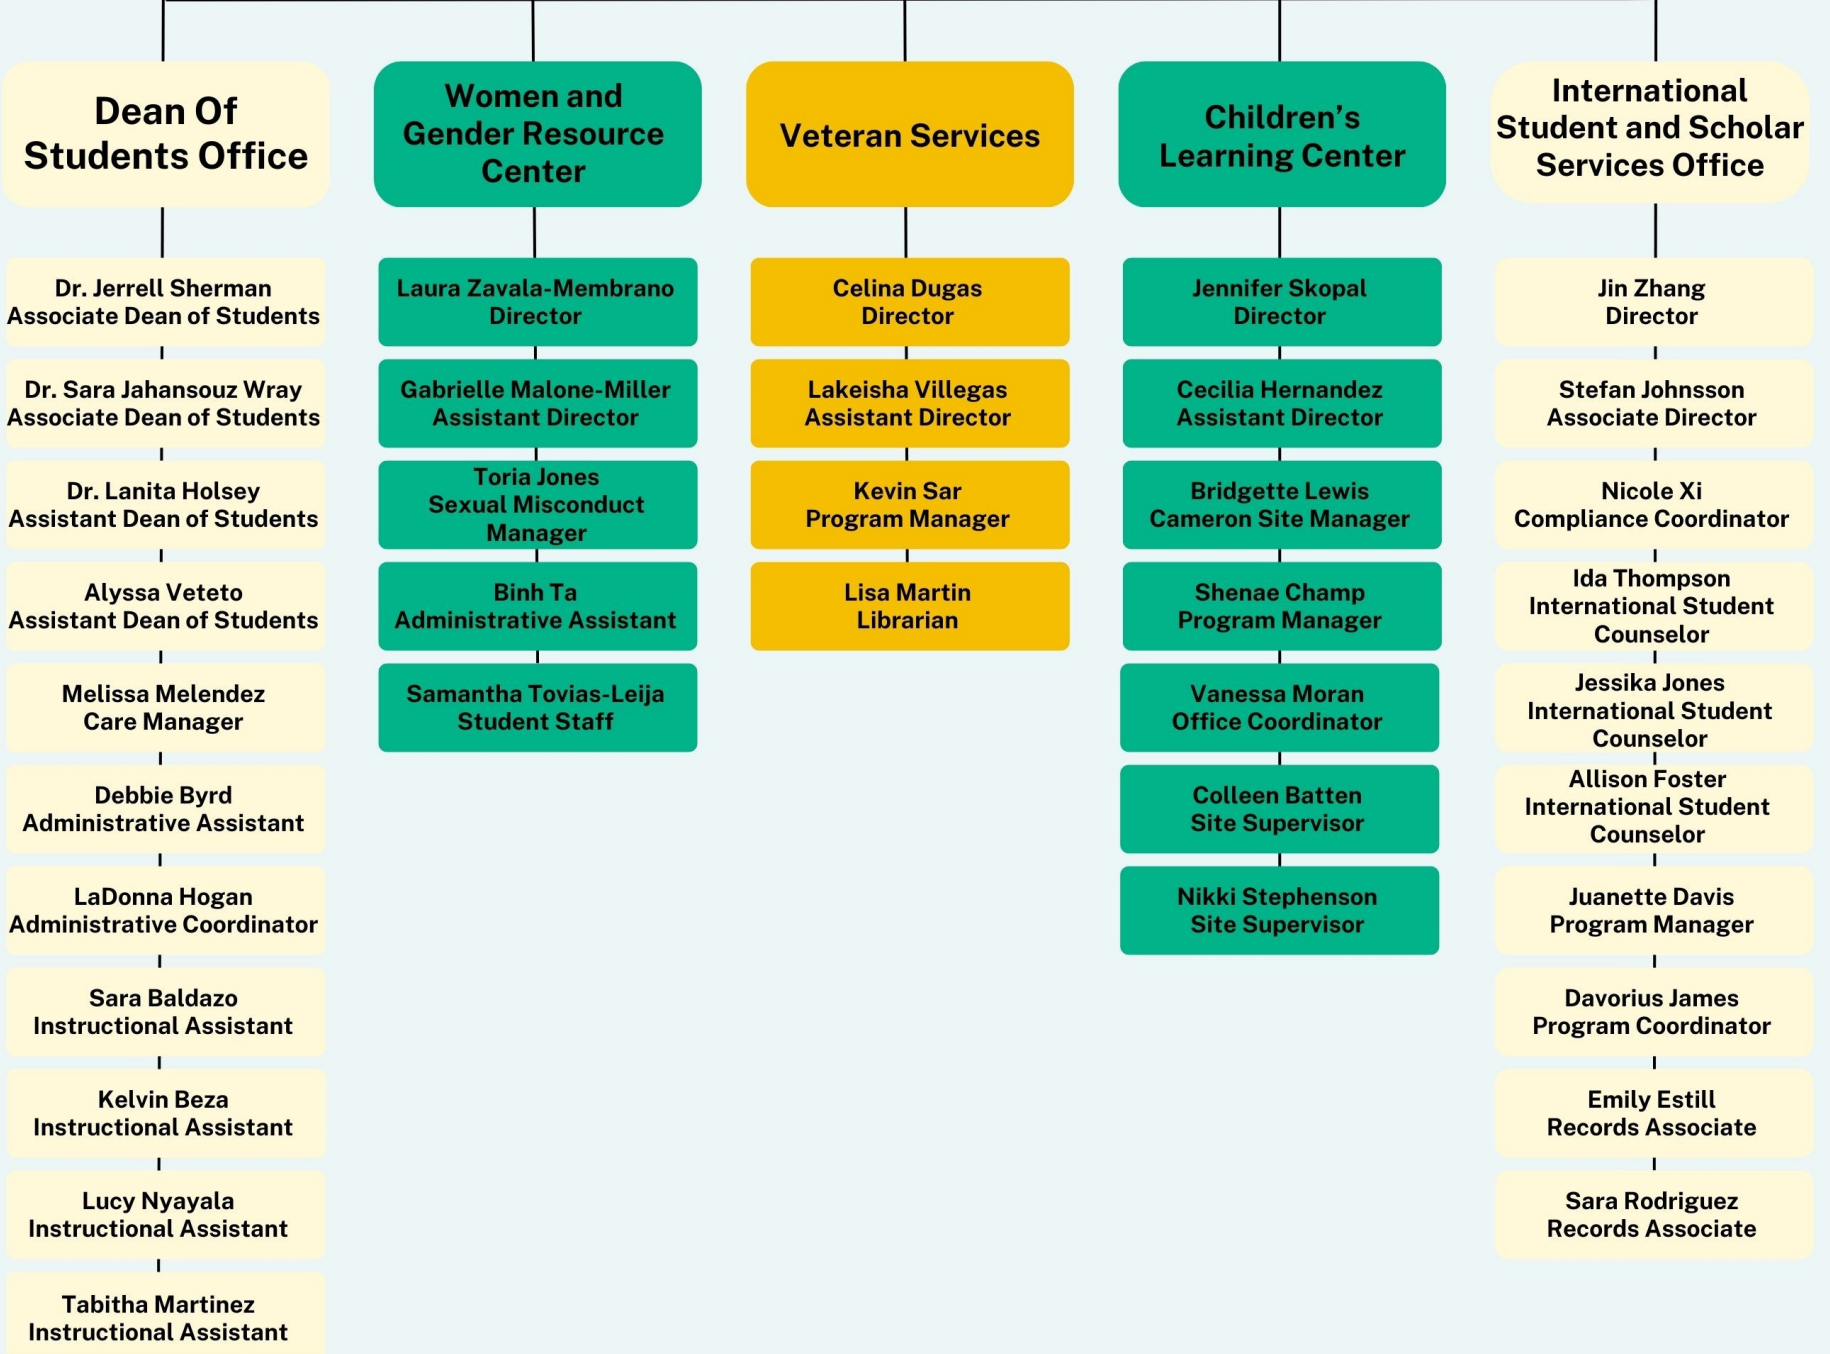

**Donell Young**  
**Associate Vice President for Student Affairs**

**Dean Of Students Office**

- Dr. Jerrell Sherman  
Associate Dean of Students
- Dr. Sara Jahansouz Wray  
Associate Dean of Students
- Dr. Lanita Holsey  
Assistant Dean of Students
- Alyssa Veteto  
Assistant Dean of Students
- Melissa Melendez  
Care Manager
- Debbie Byrd  
Administrative Assistant
- LaDonna Hogan  
Administrative Coordinator
- Sara Baldazo  
Instructional Assistant
- Kelvin Beza  
Instructional Assistant
- Lucy Nyayala  
Instructional Assistant
- Tabitha Martinez  
Instructional Assistant

**Women and Gender Resource Center**

- Laura Zavala-Membrano  
Director
- Gabrielle Malone-Miller  
Assistant Director
- Toria Jones  
Sexual Misconduct Manager
- Binh Ta  
Administrative Assistant
- Samantha Tovias-Leija  
Student Staff

**Veteran Services**

- Celina Dugas  
Director
- Lakeisha Villegas  
Assistant Director
- Kevin Sar  
Program Manager
- Lisa Martin  
Librarian

**Children's Learning Center**

- Jennifer Skopal  
Director
- Cecilia Hernandez  
Assistant Director
- Bridgette Lewis  
Cameron Site Manager
- Shenae Champ  
Program Manager
- Vanessa Moran  
Office Coordinator
- Colleen Batten  
Site Supervisor
- Nikki Stephenson  
Site Supervisor