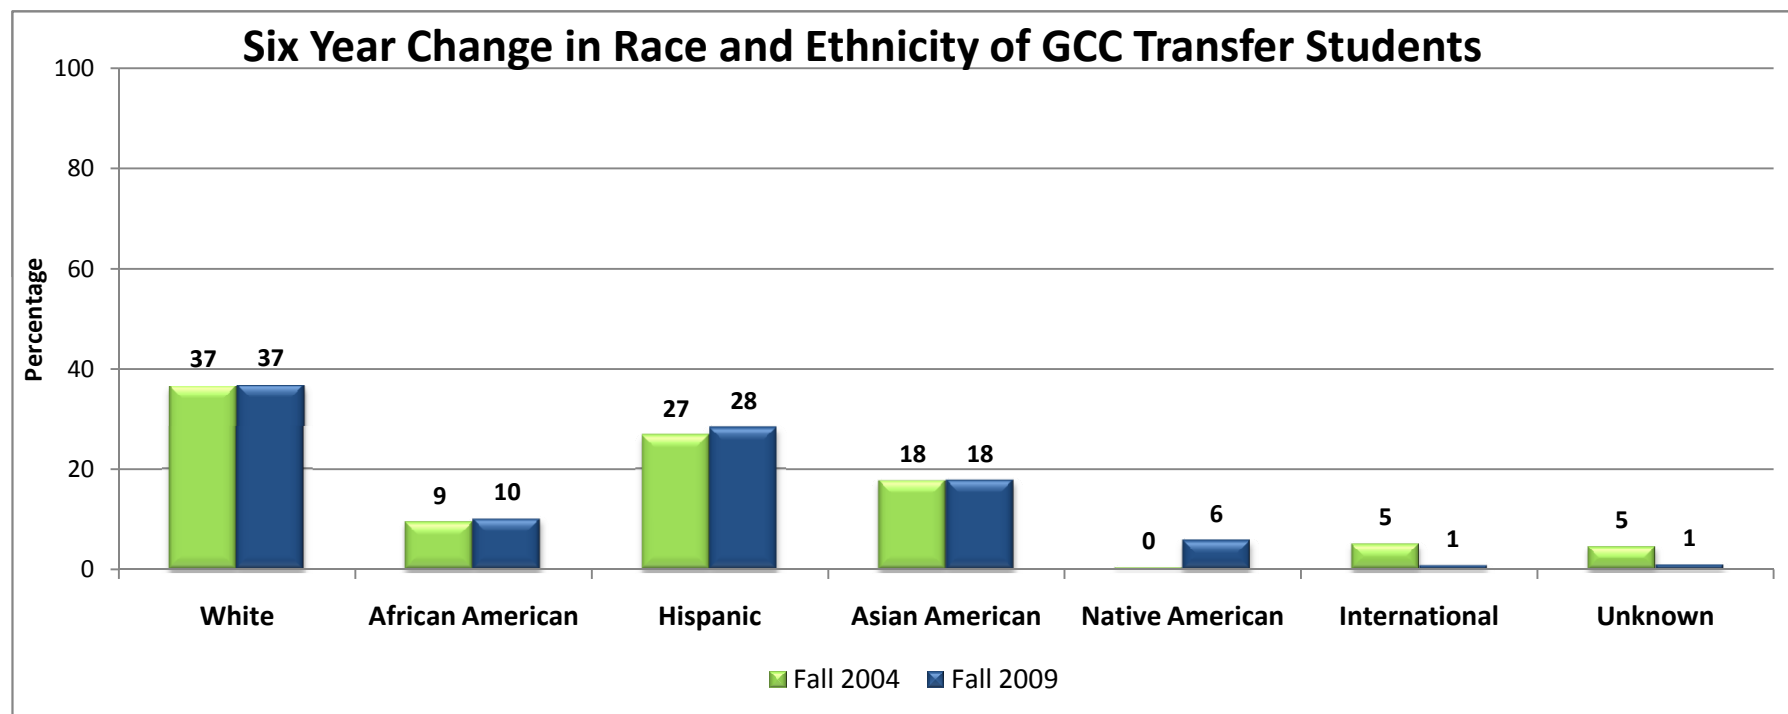

University of Houston
Gulf Coast Consortium Transfer Student Enrollment Report
First Time Transfers from Gulf Coast Consortium
Racial/Ethnic Composition, Fall 2004 - Fall 2009

Race/Ethnicity	FALL 2004		FALL 2005		FALL 2006		FALL 2007		FALL 2008		FALL 2009	
	N	%	N	%	N	%	N	%	N	%	N	%
White	713	42.1	739	41.0	772	43.3	619	37.4	763	36.6	691	36.8
African American	143	8.5	190	10.5	149	8.4	177	10.7	195	9.3	188	10.0
Hispanic	390	23.1	442	24.5	424	23.8	427	25.8	556	26.6	530	28.2
Asian American	285	16.8	290	16.1	321	18.0	277	16.8	367	17.6	333	17.7
International	112	6.6	109	6.0	90	5.1	77	4.7	105	5.0	107	5.7
Native American	8	0.5	8	0.4	8	0.5	5	0.3	7	0.3	14	0.8
Unknown	41	2.4	26	1.4	19	1.1	72	4.4	94	4.5	16	0.9
GCC Total	1,692		1,804		1,783		1,654		2,087		1,879