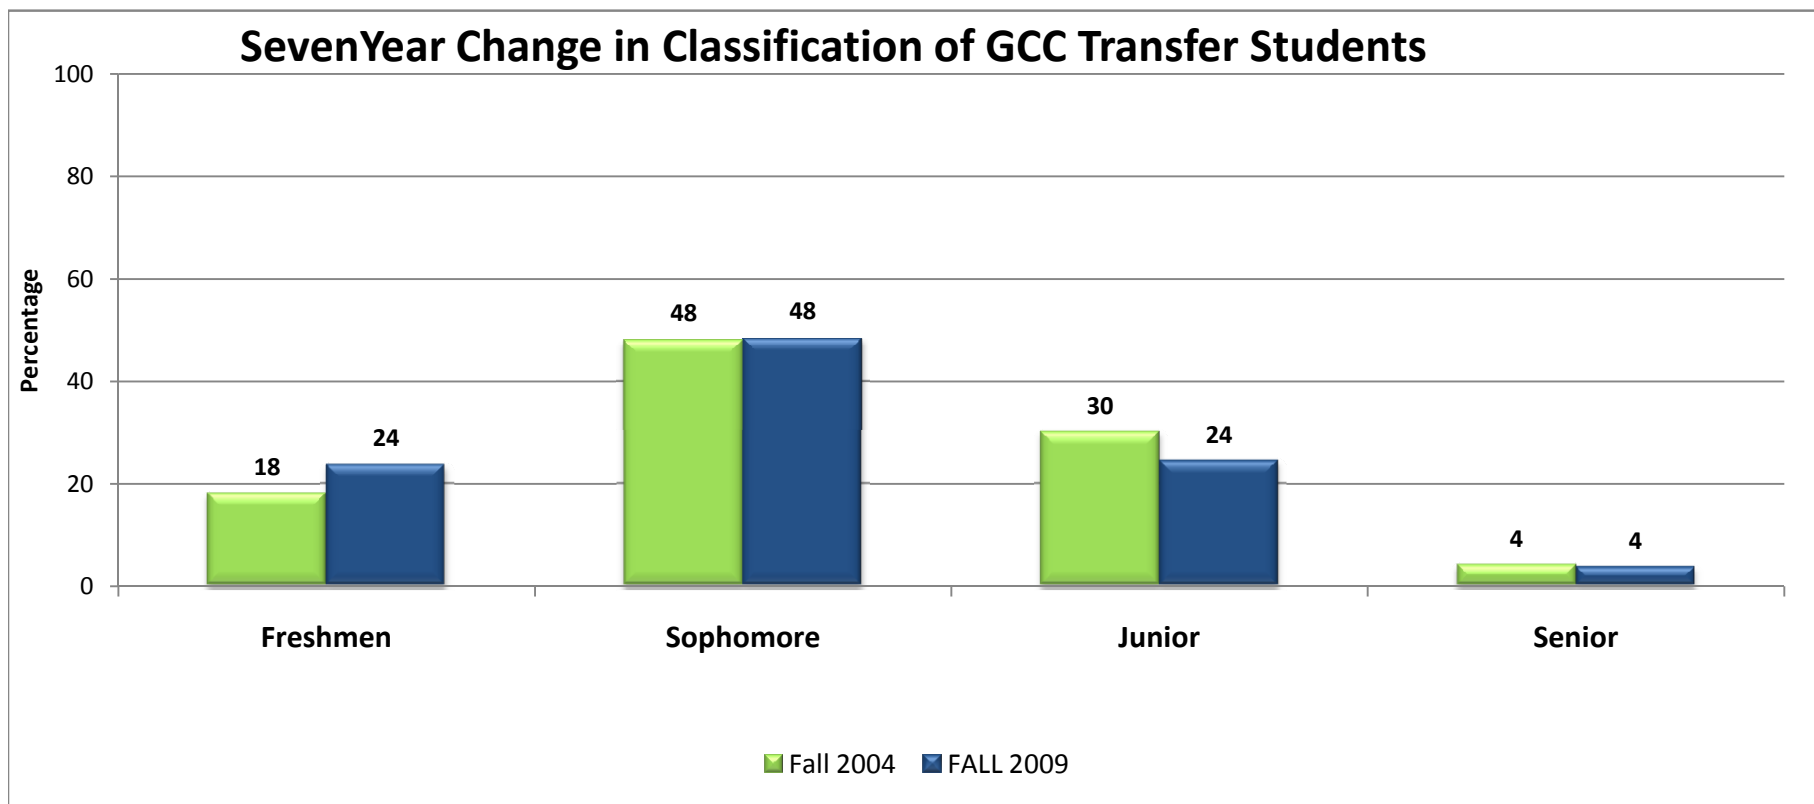

University of Houston
Gulf Coast Consortium Transfer Student Enrollment Report
First Time Transfers from Gulf Coast Consortium
Classifications, Fall 2004 - Fall 2009

Classification	FALL 2004		FALL 2005		FALL 2006		FALL 2007		FALL 2008		FALL 2009	
	N	%	N	%	N	%	N	%	N	%	N	%
Freshmen	232	13.8	208	11.5	177	9.9	207	12.5	373	17.9	444	23.6
Sophomore	811	48.1	876	48.6	858	48.1	869	52.5	1,008	48.3	909	48.4
Junior	588	34.9	655	36.3	693	38.9	513	31.0	621	29.8	458	24.4
Senior	56	3.3	65	3.6	55	3.1	65	3.9	85	4.1	68	3.6
Total	1,687		1,804		1,783		1,654		2,087		1,879