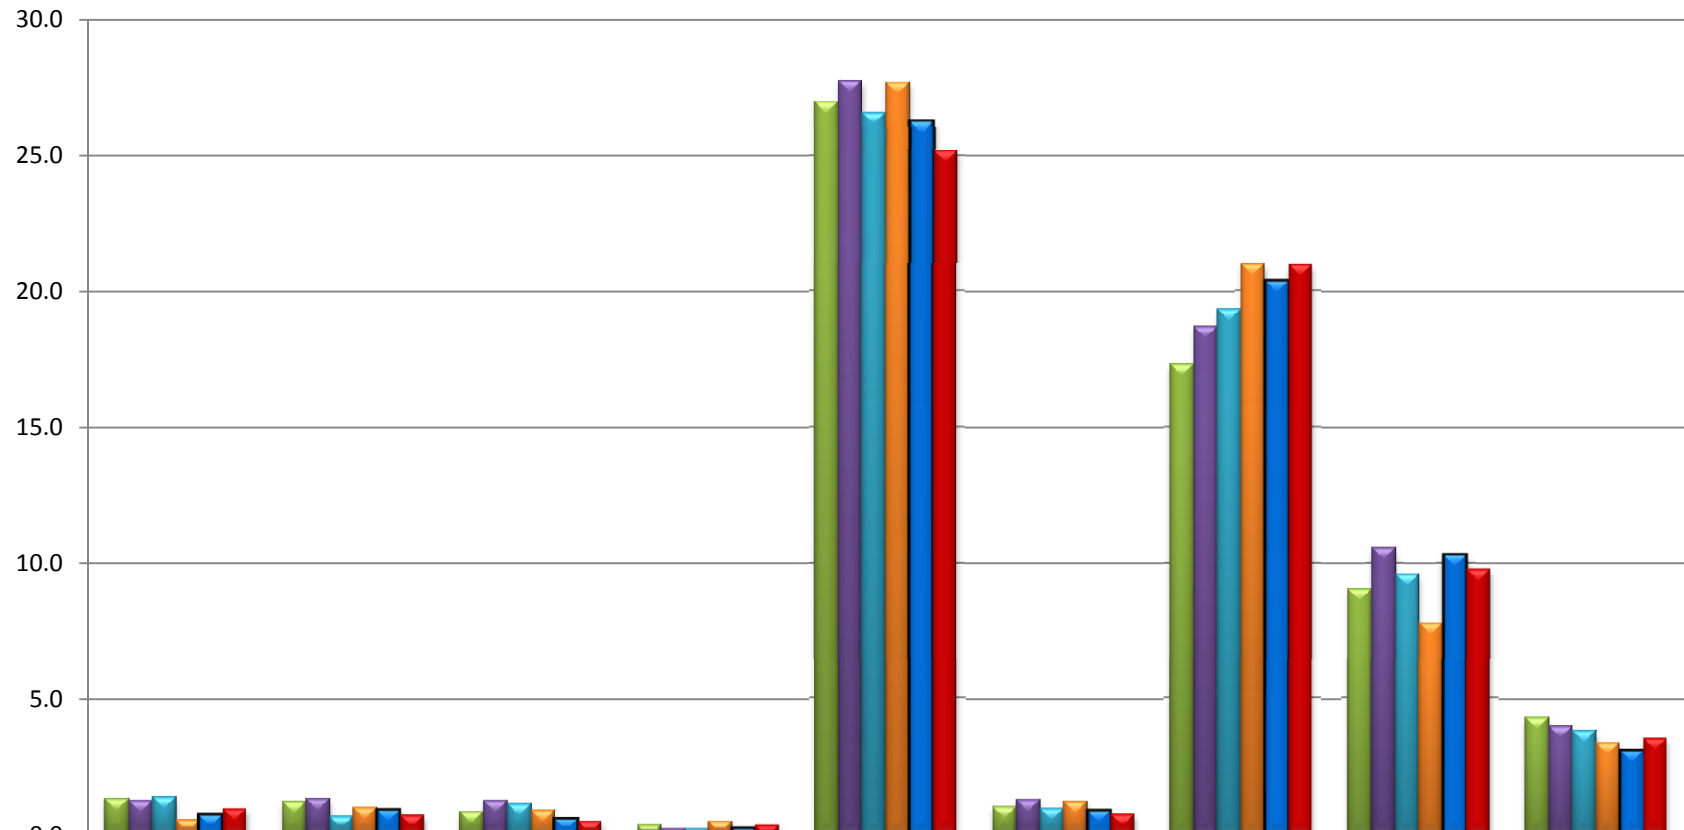

**University of Houston
Gulf Coast Consortium Transfer Student Enrollment Report**

First Time Transfers from Gulf Coast Consortium, Fall 2004 -2009

	Alvin Community College	Brazosport College	College of the Mainland	Galveston College	Houston Community College District	Lee College	Lone Star College System*	San Jacinto College	Wharton County Junior College
FALL 2004	1.3	1.2	0.8	0.3	26.9	1.0	17.3	9.0	4.3
FALL 2005	1.2	1.3	1.2	0.2	27.7	1.2	18.7	10.5	4.0
FALL 2006	1.4	0.6	1.1	0.2	26.5	0.9	19.3	9.6	3.8
FALL 2007	0.5	1.0	0.9	0.5	27.7	1.2	21.0	7.8	3.4
FALL 2008	0.69	0.88	0.54	0.21	26.21	0.85	20.32	10.27	3.05
FALL 2009	0.93	0.7	0.47	0.33	25.16	0.73	20.93	9.75	3.53