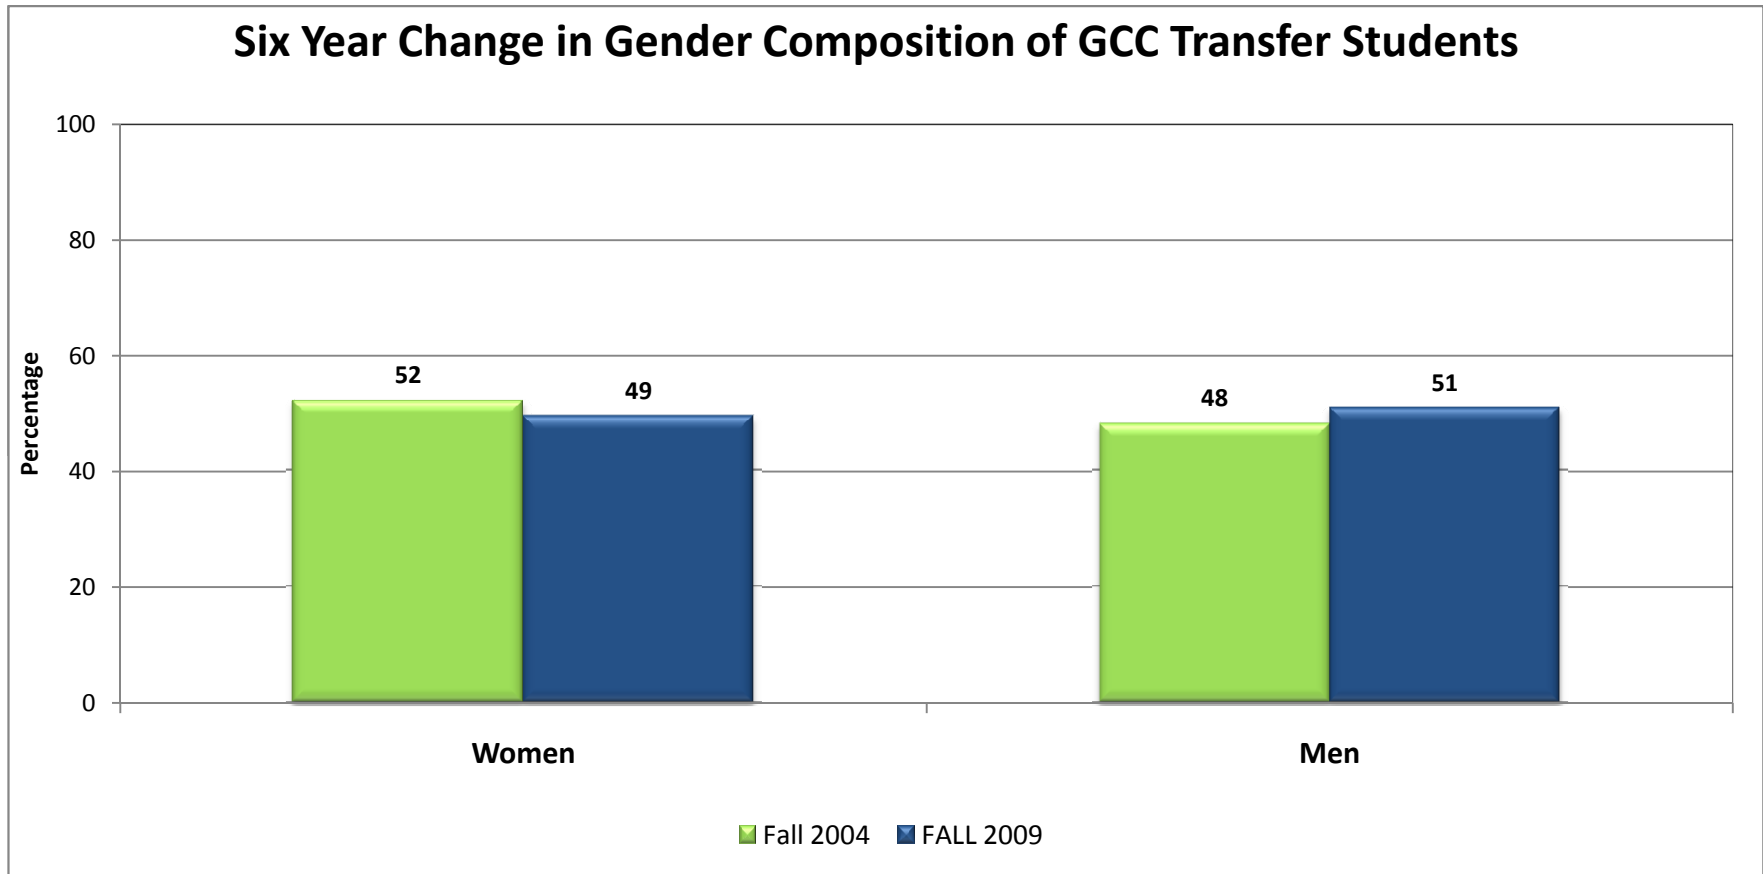

University of Houston
Gulf Coast Consortium Transfer Student Enrollment Report
First Time Transfers from Gulf Coast Consortium
Gender Composition, Fall 2004 - Fall 2009

Gender	FALL 2004		FALL 2005		FALL 2006		FALL 2007		FALL 2008		Fall 2009	
	N	%	N	%	N	%	N	%	N	%	N	%
Women	884	52.4	989	54.8	925	51.9	864	52.2	1,083	51.9	926	49.3
Men	803	47.6	815	45.2	858	48.1	790	47.8	1,004	48.1	953	50.7
Total	1,687		1,804		1,783		1,654		2,087		1,879