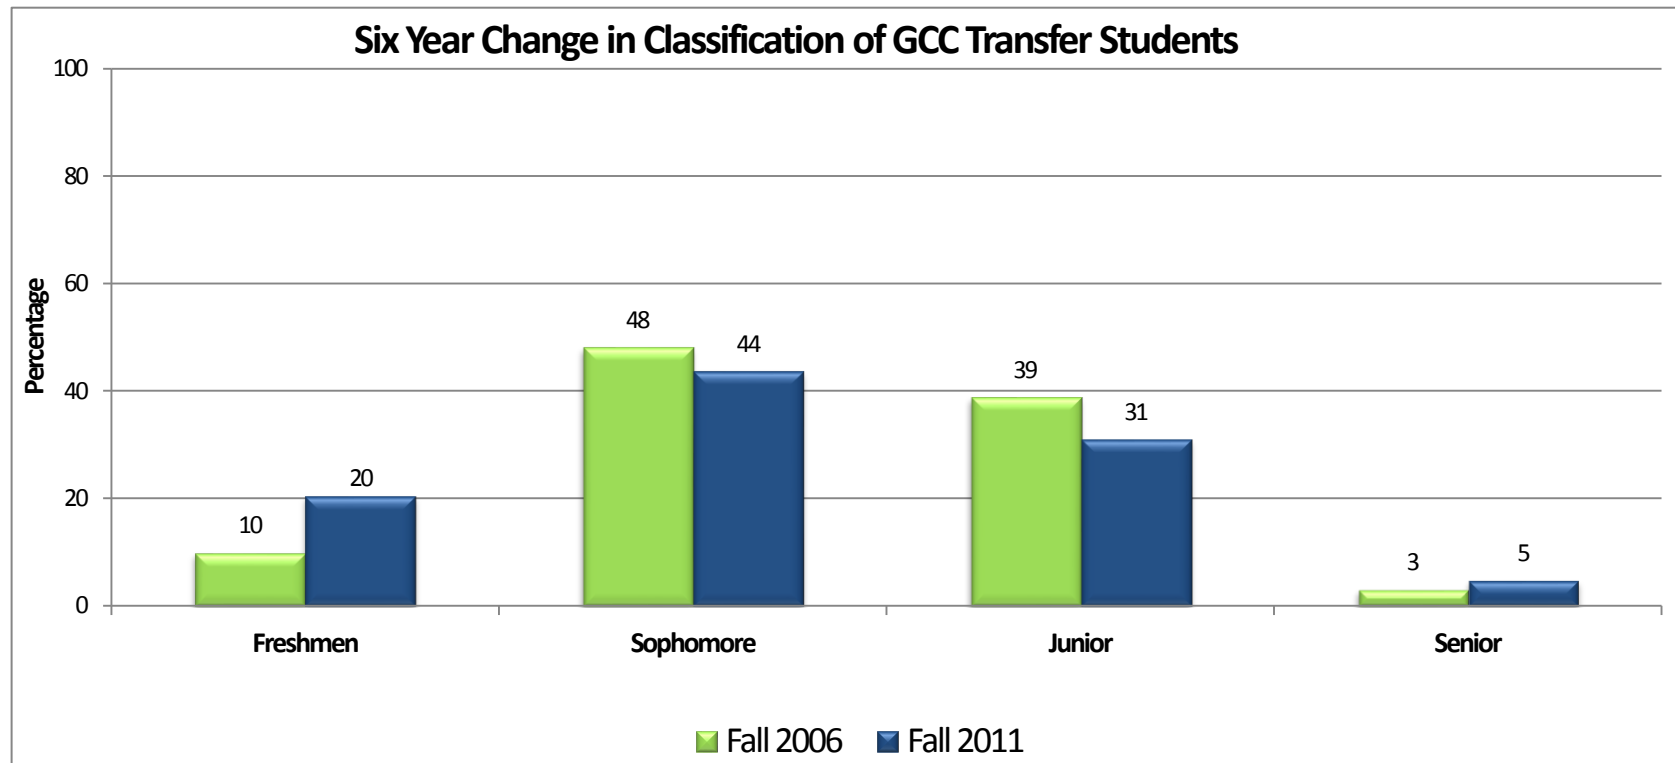

University of Houston
Gulf Coast Consortium Transfer Student Enrollment Report
First Time Transfers from Gulf Coast Consortium
Based on Classification, Fall 2006 - Fall 2011

Classification	FALL 2006		FALL 2007		FALL 2008		FALL 2009		FALL 2010		FALL 2011	
	N	%	N	%	N	%	N	%	N	%	N	%
Freshmen	177	9.9	207	12.5	373	17.9	444	23.6	467	16.9	578	20.49
Sophomore	858	48.1	869	52.5	1,008	48.3	909	48.4	1,180	42.7	1232	43.67
Junior	693	38.9	513	31.0	621	29.8	458	24.4	978	35.4	876	31.05
Senior	55	3.1	65	3.9	85	4.1	68	3.6	140	5.1	135	4.79
Total	1,783		1,654		2,087		1,879		2,765		2,821