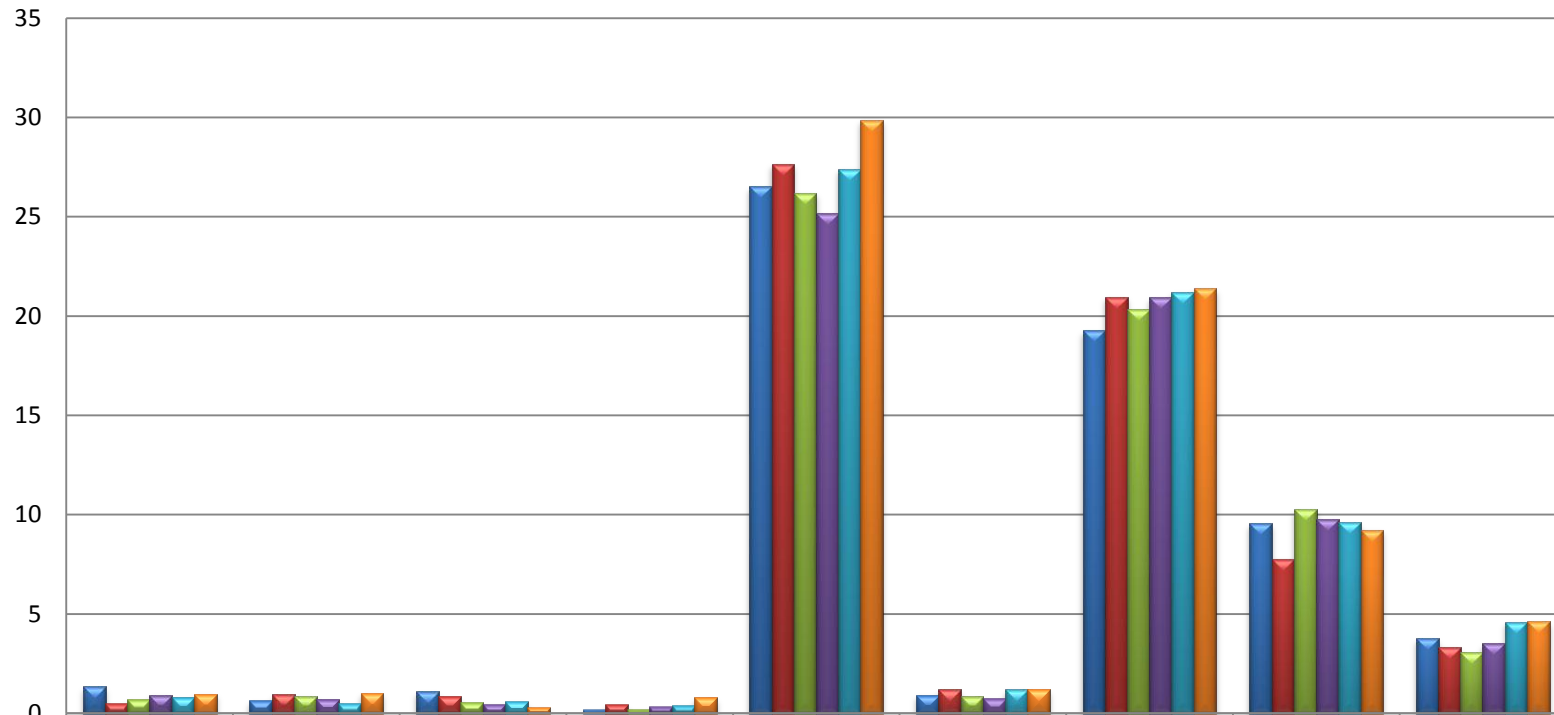

**University of Houston
Gulf Coast Consortium Transfer Student Enrollment Report**

First Time Transfers from Gulf Coast Consortium, Fall 2006 - 2011

	Alvin Community College	Brazosport College	College of the Mainland	Galveston College	Houston Community College District	Lee College	Lone Star College System	San Jacinto College	Wharton County Junior College
Fall 2006	1.35	0.64	1.1	0.18	26.54	0.92	19.29	9.56	3.77
Fall 2007	0.5	0.96	0.85	0.46	27.66	1.19	20.96	7.78	3.35
Fall 2008	0.69	0.88	0.54	0.21	26.21	0.85	20.32	10.27	3.05
Fall 2009	0.93	0.7	0.47	0.33	25.16	0.73	20.93	9.75	3.53
Fall 2010	0.8	0.5	0.6	0.4	27.4	1.2	21.2	9.6	4.6
Fall 2011	0.98	1.03	0.32	0.8	29.87	1.18	21.38	9.23	4.61