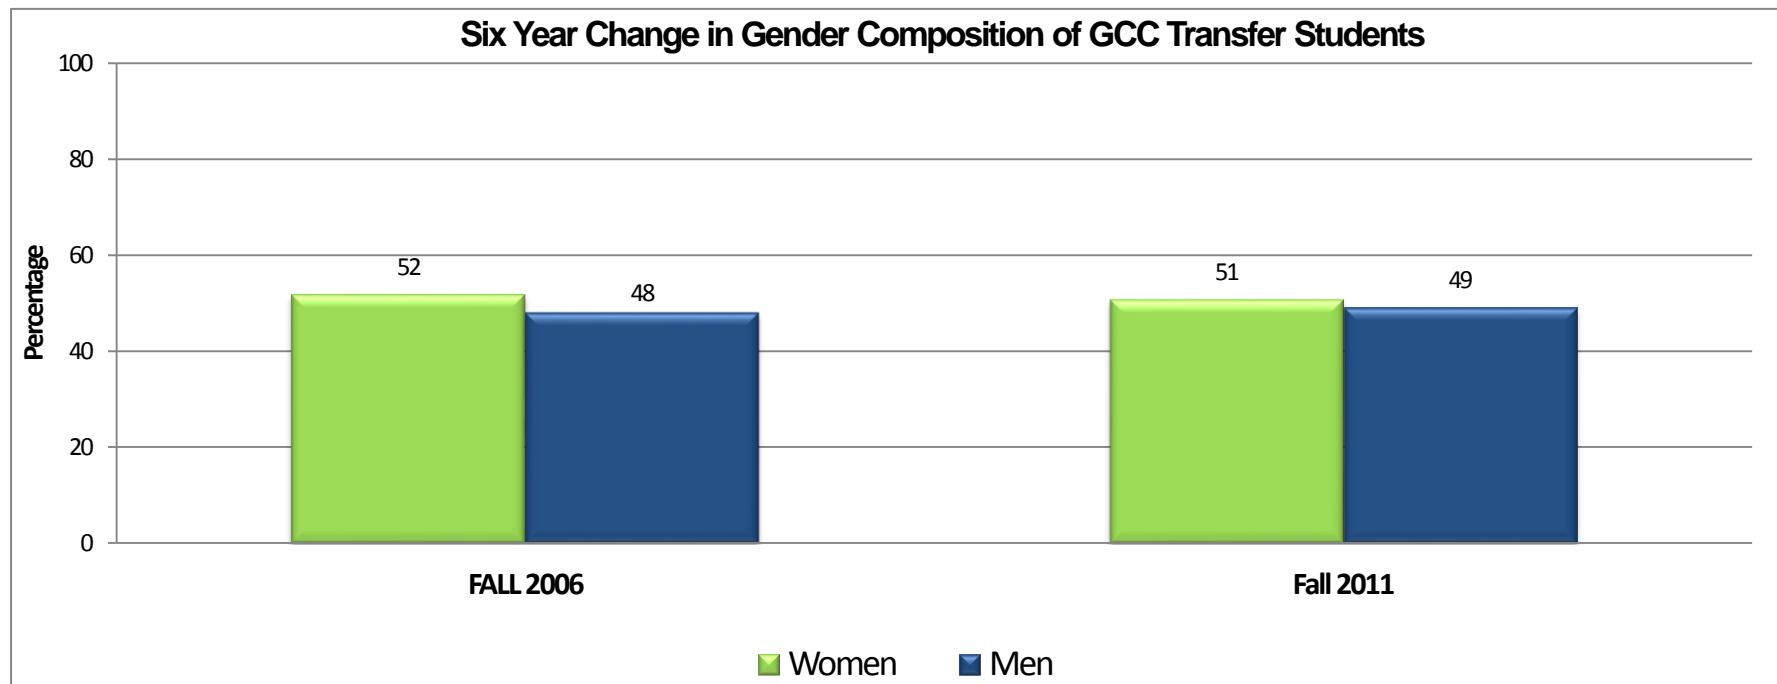

University of Houston
Gulf Coast Consortium Transfer Student Enrollment Report
First Time Transfers from Gulf Coast Consortium
Gender Composition, Fall 2006 - Fall 2011

Gender	FALL 2006		FALL 2007		FALL 2008		Fall 2009		Fall 2010		Fall 2011	
	N	%	N	%	N	%	N	%	N	%	N	%
Women	925	51.9	864	52.2	1,083	51.9	926	49.3	1406	50.9	1433	50.8
Men	858	48.1	790	47.8	1,004	48.1	953	50.7	1359	49.2	1388	49.2
Total	1,783		1,654		2,087		1,879		2,765		2,821