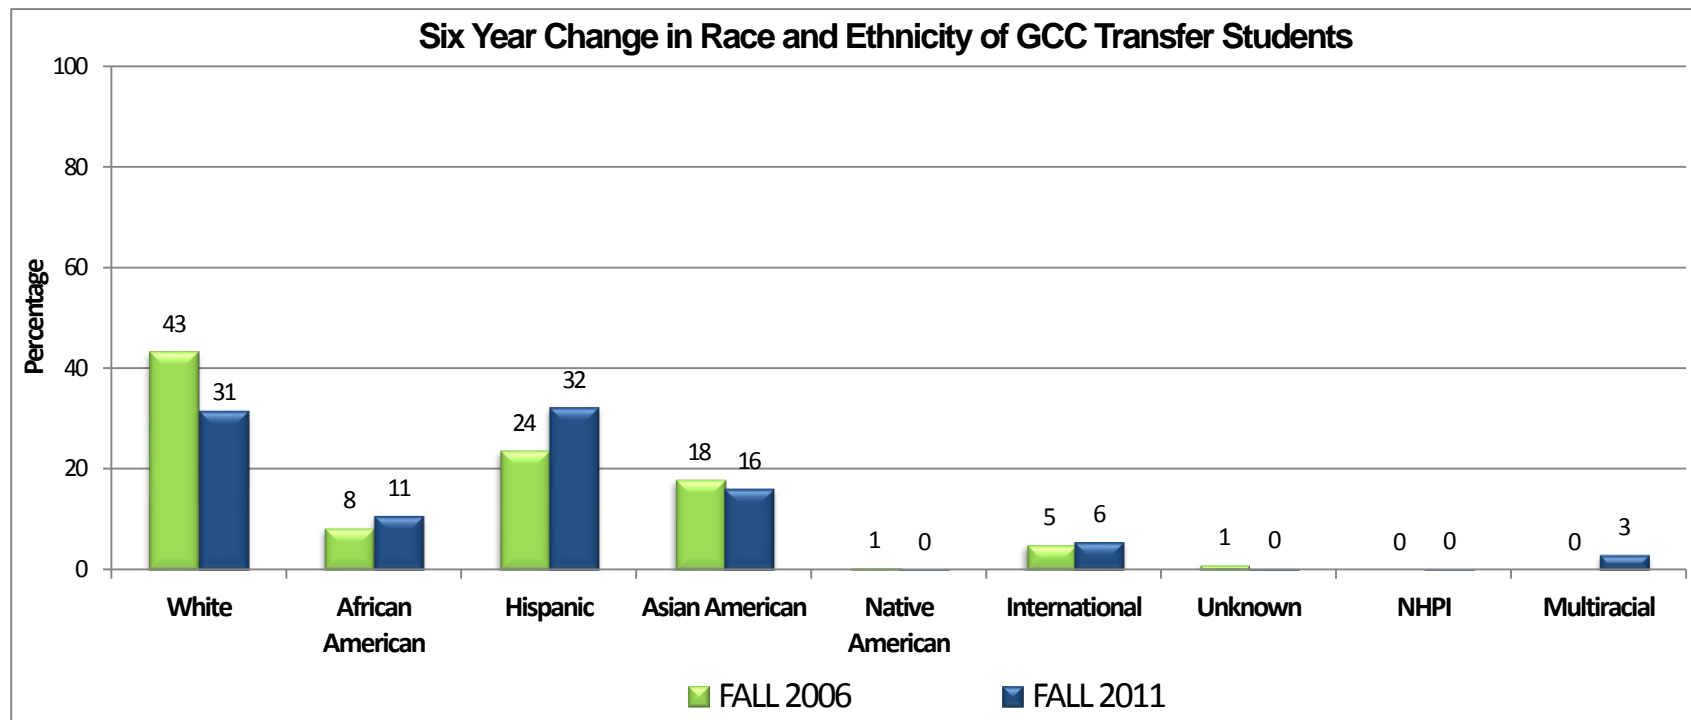

University of Houston
Gulf Coast Consortium Transfer Student Enrollment Report
First Time Transfers from Gulf Coast Consortium
Racial/Ethnic Composition, Fall 2006 - Fall 2011

Race/Ethnicity	FALL 2006		FALL 2007		FALL 2008		FALL 2009		FALL 2010		FALL 2011	
	N	%	N	%	N	%	N	%	N	%	N	%
White	772	43.3	619	37.4	763	36.6	691	36.8	923	33.4	888	31.5
African American	149	8.4	177	10.7	195	9.3	188	10.0	275	10.0	305	10.8
Hispanic	424	23.8	427	25.8	556	26.6	530	28.2	866	31.3	866	32.2
Asian American	321	18.0	277	16.8	367	17.6	333	17.7	464	16.8	455	16.1
International	90	5.1	77	4.7	105	5.0	107	5.7	136	4.9	159	5.6
Native American	8	0.5	5	0.3	7	0.3	14	0.8	5	0.2	4	0.1
Unknown	19	1.1	72	4.4	94	4.5	16	0.9	18	0.7	10	0.4
Hawaiian/Pacific Islander	-	-	-	-	-	-	-	-	13	0.5	5	0.2
Multiracial	-	-	-	-	-	-	-	-	65	2.4	87	3.1
GCC Total	1,783		1,654		2,087		1,879		2,765		2,821