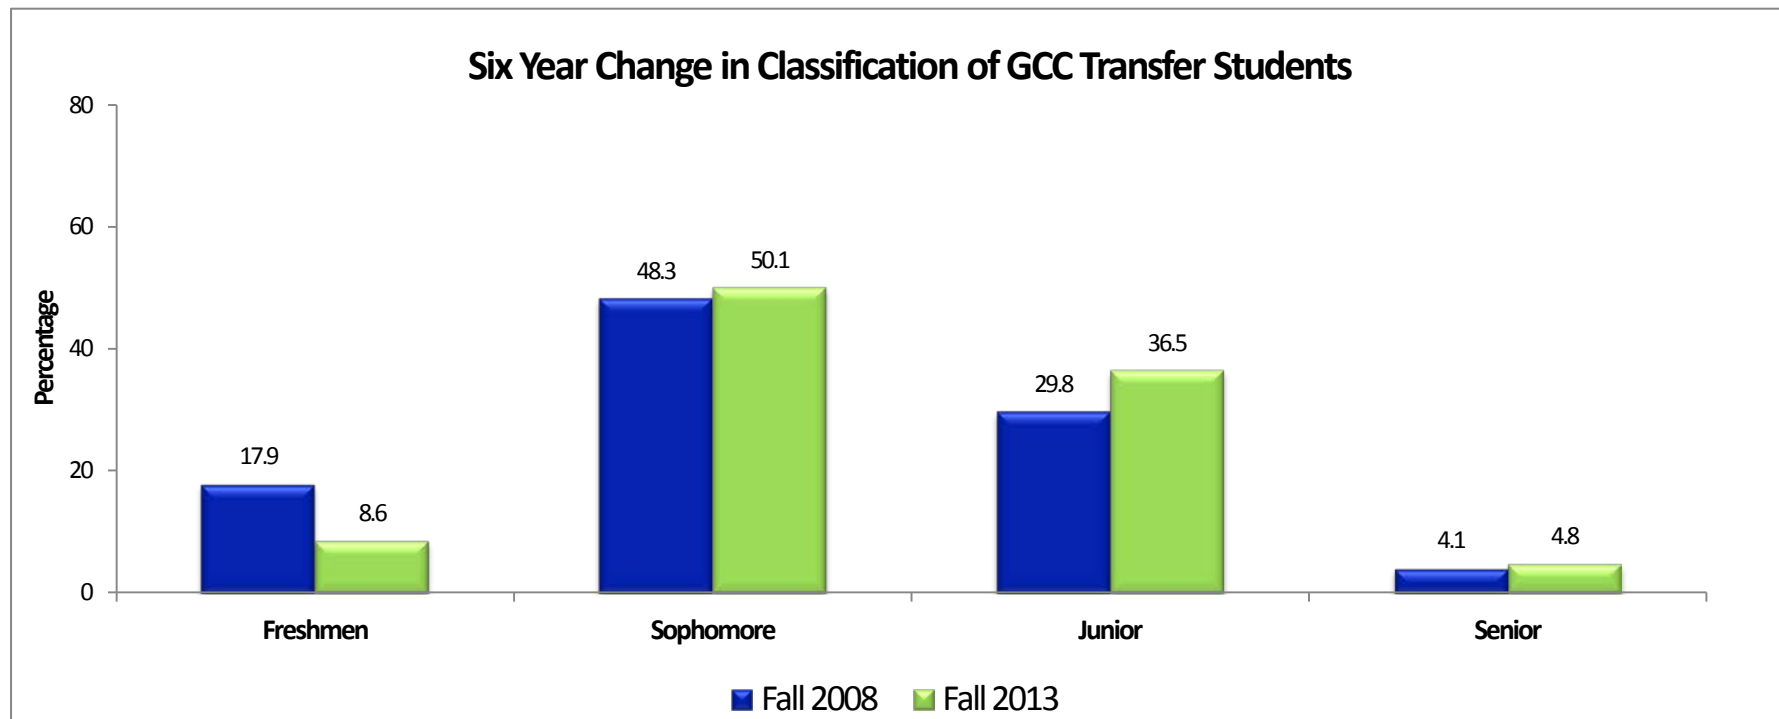

University of Houston
Gulf Coast Consortium Transfer Student Enrollment Report

First Time Transfers from Gulf Coast Consortium
Based on Classification, Fall 2008 - Fall 2013

Classification	FALL 2008		FALL 2009		FALL 2010		FALL 2011		FALL 2012		FALL 2013	
	N	%	N	%	N	%	N	%	N	%	N	%
Freshmen	373	17.9	444	23.6	467	16.9	578	20.49	313	10.7	203	8.6
Sophomore	1,008	48.3	909	48.4	1,180	42.7	1,232	43.67	1,324	45.3	1,181	50.1
Junior	621	29.8	458	24.4	978	35.4	876	31.05	1,104	37.7	861	36.5
Senior	85	4.1	68	3.6	140	5.1	135	4.79	184	6.3	114	4.8
Total	2,087		1,879		2,765		2,821		2,925		2,359