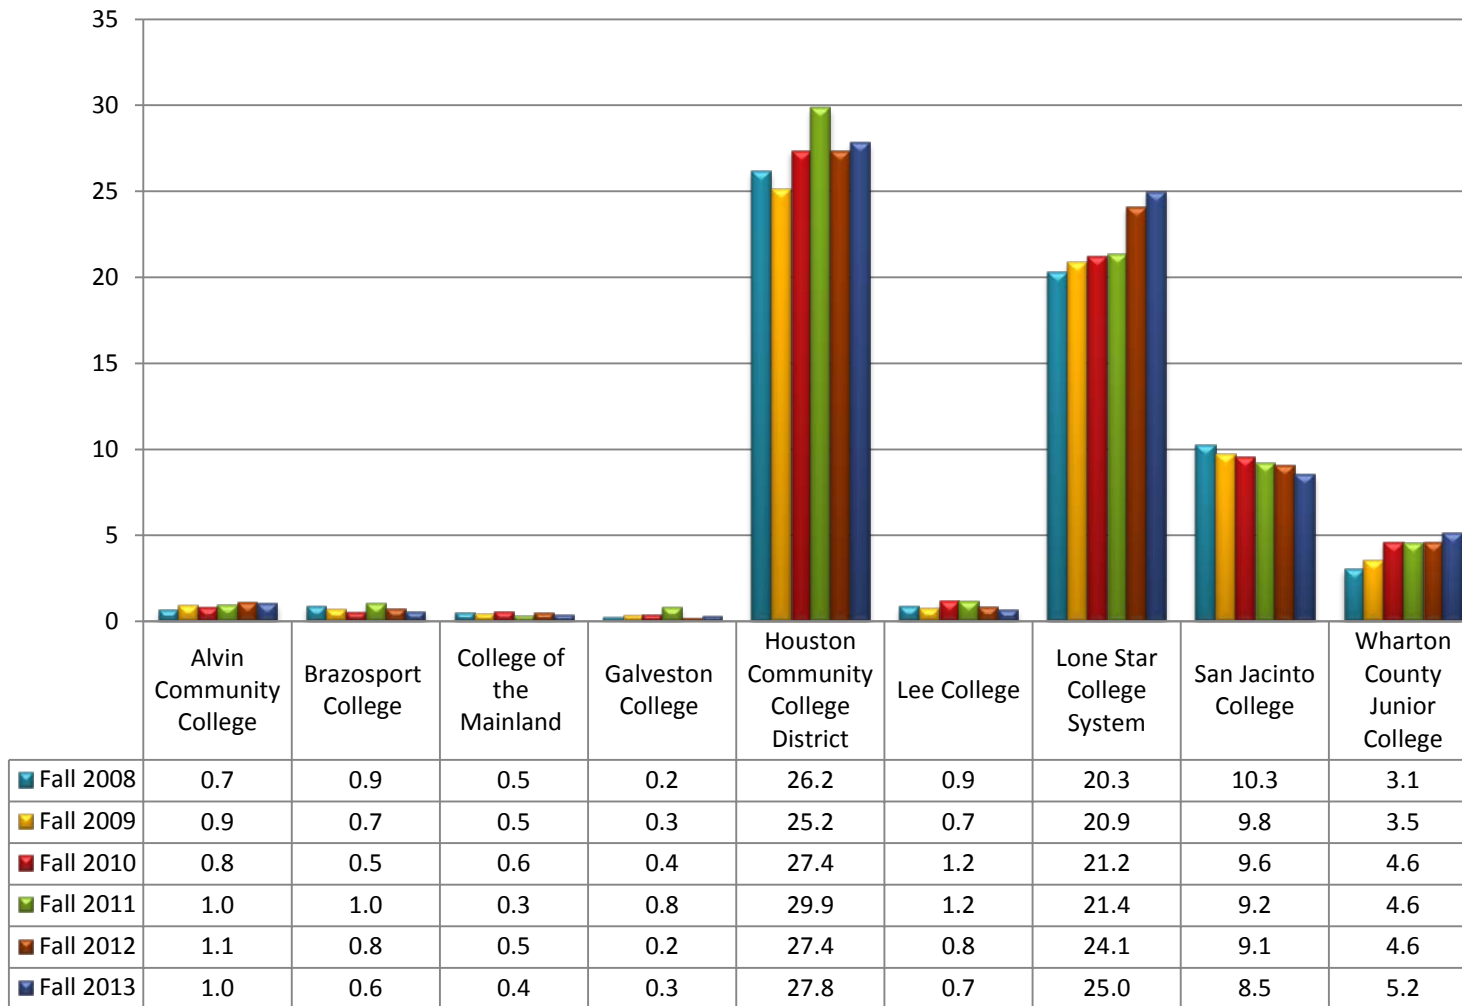

University of Houston
Gulf Coast Consortium Transfer Student Enrollment Report

First Time Transfers from Gulf Coast Consortium Institutions
Five Year Enrollment Trend, Fall 2008- Fall 2013

Institution	FALL 2008		FALL 2009		Fall 2010		FALL 2011		FALL 2012		FALL 2013	
	N	%	N	%	N	%	N	%	N	%	N	%
Alvin Community College	23	0.7	28	0.9	33	0.8	40	1.0	47	1.1	35	1.0
Brazosport College	29	0.9	21	0.7	19	0.5	42	1.0	33	0.8	20	0.6
College of the Mainland	18	0.5	14	0.5	24	0.6	13	0.3	22	0.5	13	0.4
Galveston College	7	0.2	10	0.3	17	0.4	28	0.8	8	0.2	10	0.3
Houston Community College District	868	26.2	756	25.2	1,144	27.4	1,217	29.9	1,168	27.4	944	27.8
Lee College	28	0.9	22	0.7	50	1.2	48	1.2	36	0.8	23	0.7
Lone Star College System	673	20.3	629	20.9	885	21.2	871	21.4	1,029	24.1	849	25.0
San Jacinto College	340	10.3	293	9.8	401	9.6	376	9.2	386	9.1	290	8.5
Wharton County Junior College	101	3.1	106	3.5	192	4.6	188	4.6	196	4.6	175	5.2
Total GCC Institutions	2,087		1,879		2,765		2,823		2,925		2,359	
Total Other Transfer Institutions	1,225		1,126		1,406		1,253		1,339		1,035	
Total New Transfer Students	3,312		3,005		4,171		4,074		4,264		3,394	
Percent of First New Transfer Students from a GCC Institution	63.0		62.5		66.3		69.2		68.6		69.5	

University of Houston Gulf Coast Consortium Transfer Student Enrollment Report

First Time Transfers from Gulf Coast Consortium Institutions, Fall 2008 - 2013