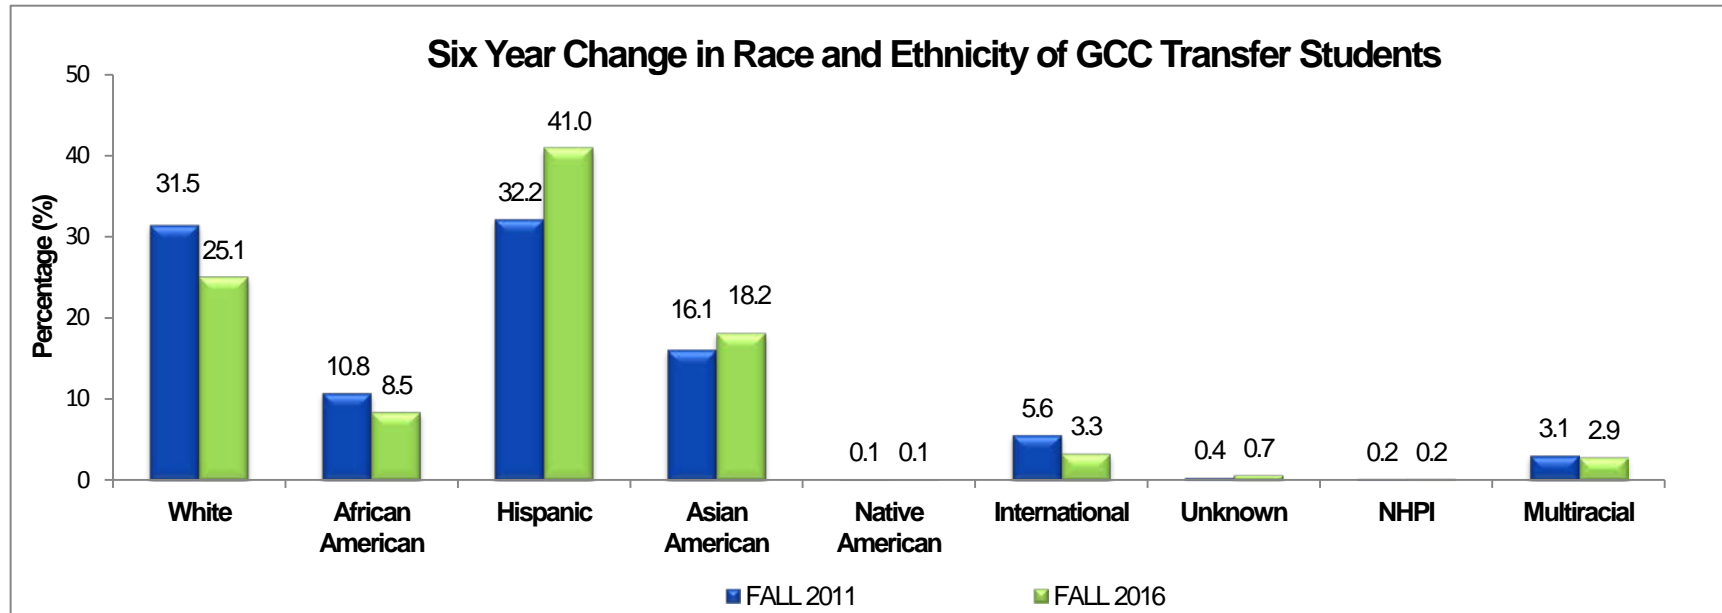

University of Houston
Gulf Coast Consortium Transfer Student Enrollment Report

First Time Transfers from Gulf Coast Consortium
Racial/Ethnic Composition, Fall 2011- Fall 2016

Race/Ethnicity	FALL 2011		FALL 2012		FALL 2013		FALL 2014		FALL 2015		FALL 2016	
	N	%	N	%	N	%	N	%	N	%	N	%
White	888	31.5	923	31.6	675	28.6	828	26.6	845	26.1	856	25.1
African American	305	10.8	272	9.3	230	9.8	276	8.9	290	9.0	288	8.5
Hispanic	866	32.2	1022	34.9	819	34.7	1,173	37.6	1,201	37.1	1,398	41.0
Asian American	455	16.1	477	16.3	430	18.2	577	18.5	604	18.6	620	18.2
Native American	4	0.1	113	3.9	3	0.1	4	0.1	4	0.1	4	0.1
International	159	5.6	5	0.2	112	4.8	107	3.4	145	4.5	113	3.3
Unknown	10	0.4	19	0.7	20	0.9	27	0.9	30	0.9	23	0.7
Hawaiian/Pacific Islander	5	0.2	7	0.2	3	0.1	11	0.4	4	0.1	7	0.2
Multiracial	87	3.1	87	3.0	67	2.8	113	3.6	118	3.6	98	2.9
GCC Total	2,779		2,925		2,359		3,116		3,241		3,407