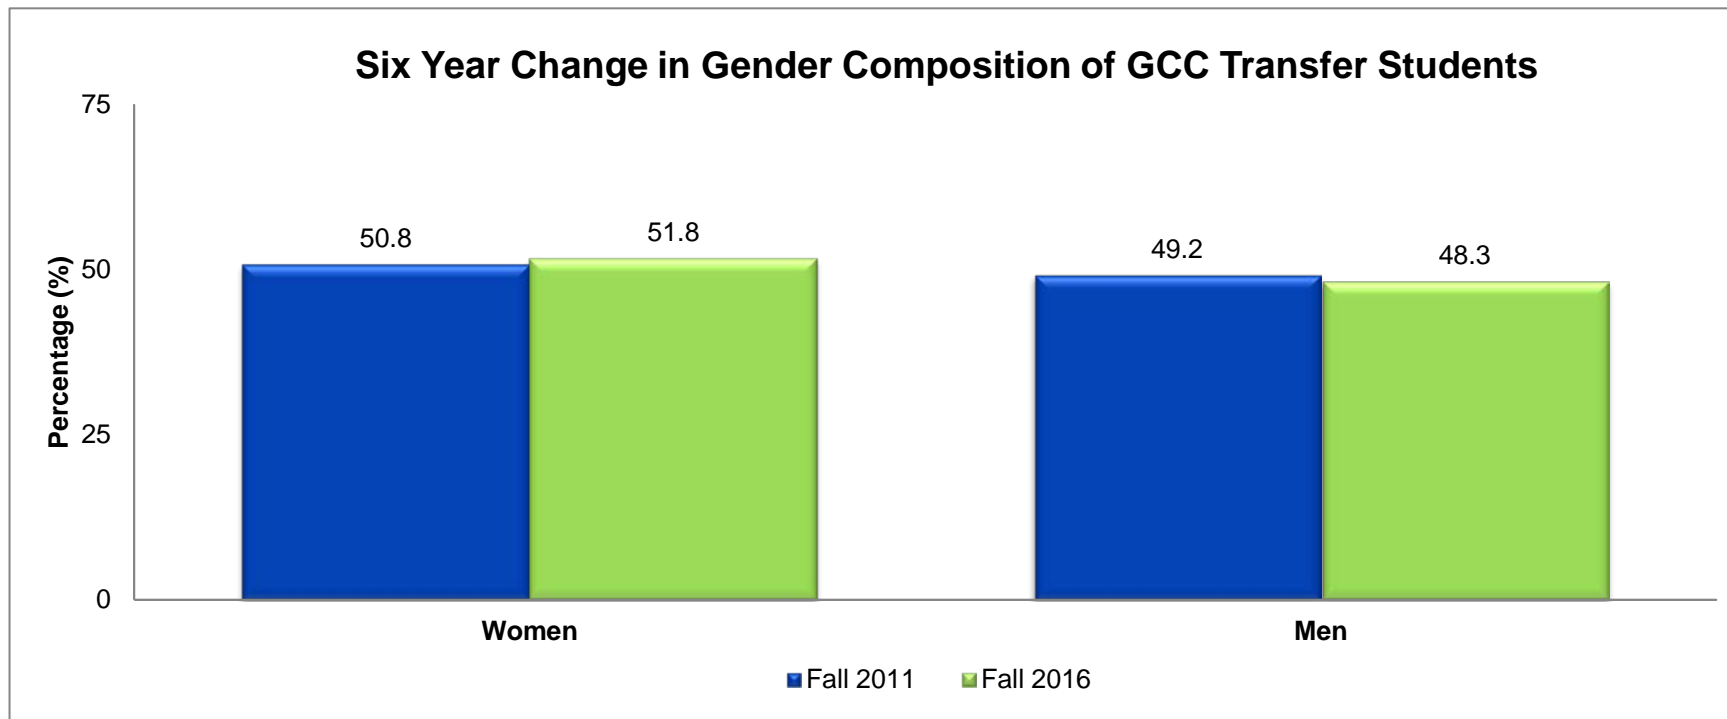

University of Houston
Gulf Coast Consortium Transfer Student Enrollment Report

First Time Transfers from Gulf Coast Consortium
Gender Composition, Fall 2011- Fall 2016

Gender	Fall 2011		Fall 2012		Fall 2013		Fall 2014		Fall 2015		Fall 2016	
	N	%	N	%	N	%	N	%	N	%	N	%
Women	1,433	50.8	1,459	49.9	1,252	53.1	1,613	51.8	1,673	51.6	1,763	51.8
Men	1,388	49.2	1,466	50.1	1,107	46.9	1,503	48.2	1,568	48.4	1,644	48.3
Total	2,821		2,925		2,359		3,116		3,241		3,407