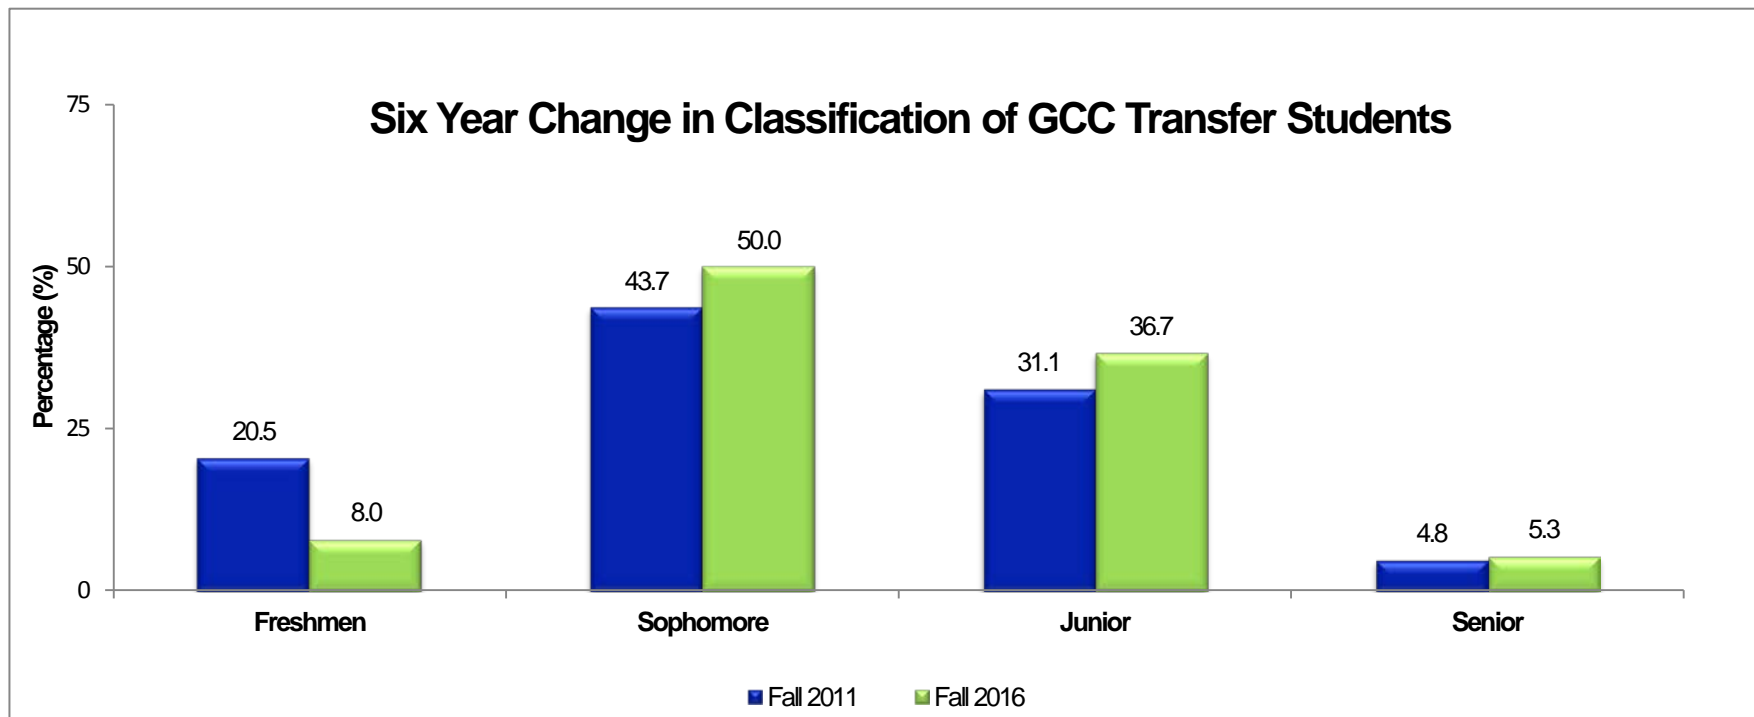

University of Houston
Gulf Coast Consortium Transfer Student Enrollment Report

First Time Transfers from Gulf Coast Consortium
Based on Classification, Fall 2011 - Fall 2016

Classification	FALL 2011		FALL 2012		FALL 2013		FALL 2014		FALL 2015		FALL 2016	
	N	%	N	%	N	%	N	%	N	%	N	%
Freshmen	578	20.5	313	10.7	203	8.6	237	7.6	289	8.9	271	8.0
Sophomore	1,232	43.7	1,324	45.26	1,181	50.1	1,507	48.4	1,493	46.1	1,705	50.0
Junior	876	31.1	1,104	37.74	861	36.5	1,188	38.1	1,257	38.8	1,249	36.7
Senior	135	4.8	184	6.29	114	4.8	184	5.9	202	6.2	182	5.3
Total	2,821		2,925		2,359		3,116		3,241		3,407