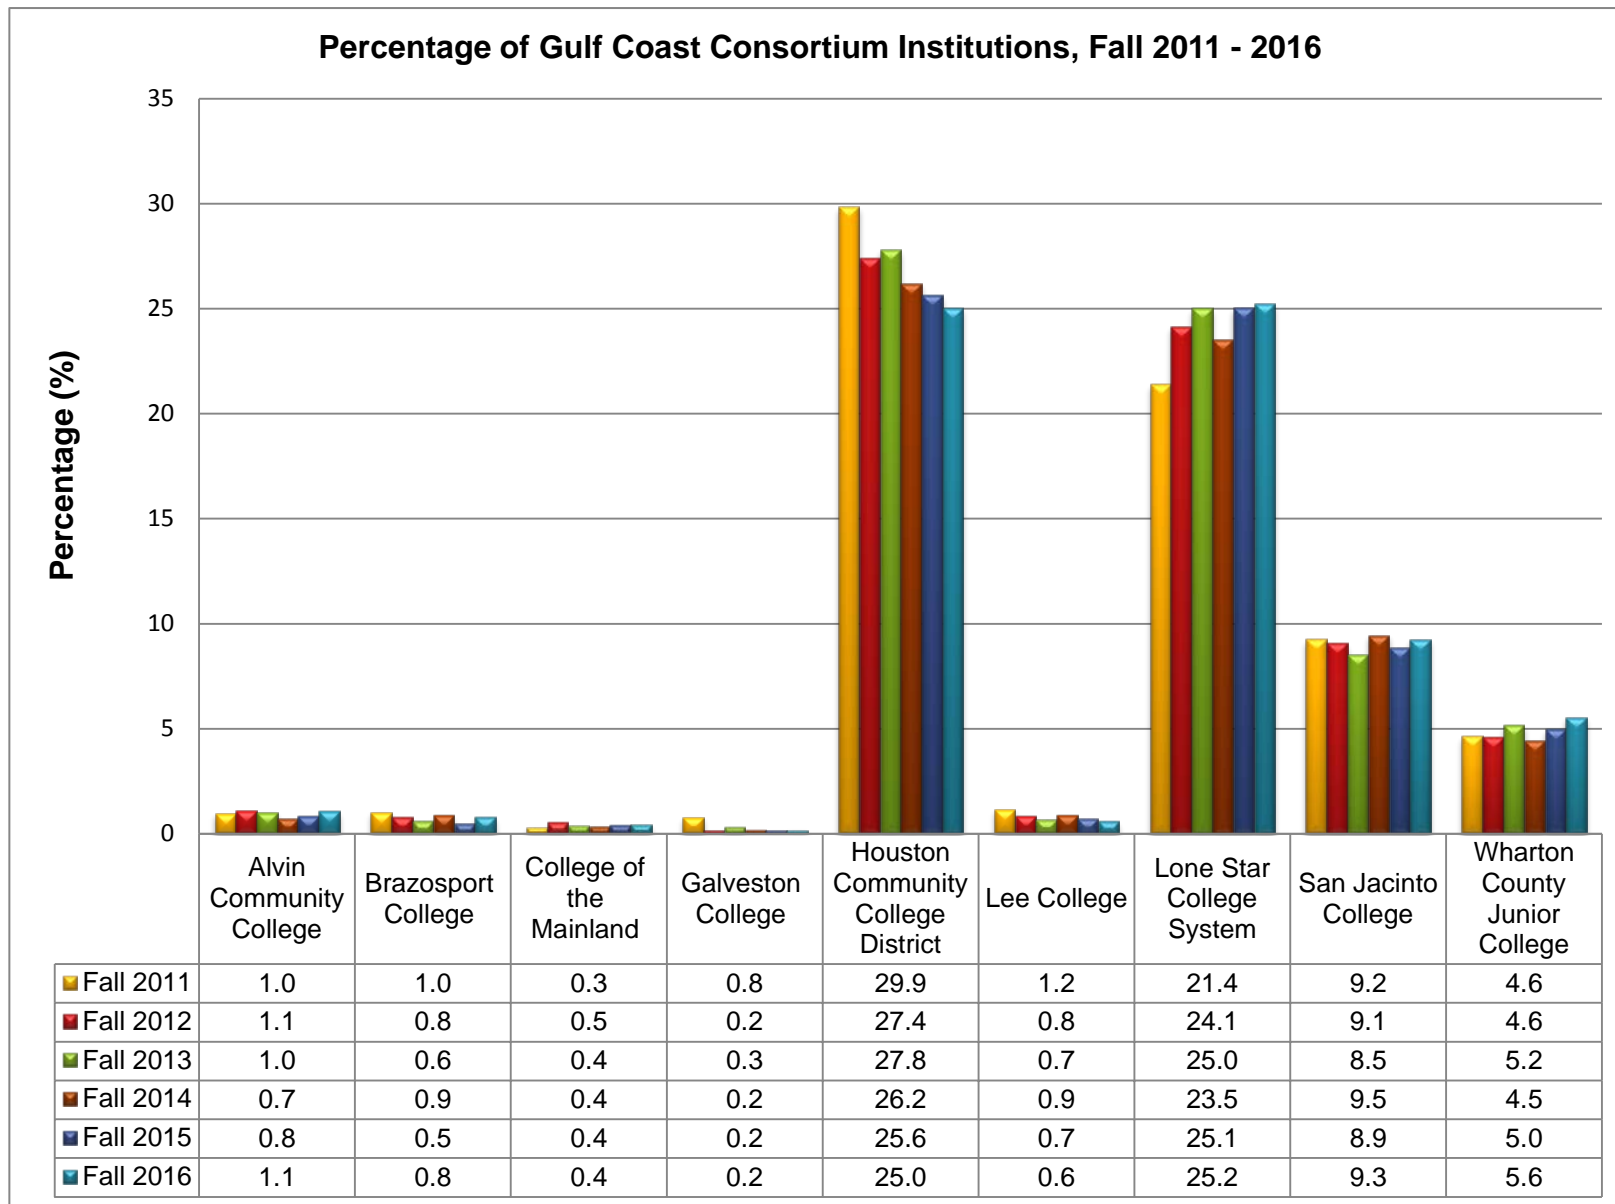

University of Houston
Gulf Coast Consortium Transfer Student Enrollment Report

First Time Transfers from Gulf Coast Consortium Institutions
Five Year Enrollment Trend, Fall 2011- Fall 2016

Institution	FALL 2011		FALL 2012		FALL 2013		FALL 2014		FALL 2015		FALL 2016	
	N	%	N	%	N	%	N	%	N	%	N	%
Alvin Community College	40	1.0	47	1.1	35	1.0	34	0.7	40	0.8	53	1.1
Brazosport College	42	1.0	33	0.8	20	0.6	41	0.9	24	0.5	39	0.8
College of the Mainland	13	0.3	22	0.5	13	0.4	17	0.4	20	0.4	22	0.4
Galveston College	28	0.8	8	0.2	10	0.3	8	0.2	9	0.2	9	0.2
Houston Community College District	1,217	29.9	1,168	27.4	944	27.8	1,225	26.2	1,237	25.6	1,252	25.0
Lee College	48	1.2	36	0.8	23	0.7	41	0.9	35	0.7	29	0.6
Lone Star College System	871	21.4	1,029	24.1	849	25.0	1,099	23.5	1,209	25.1	1,262	25.2
San Jacinto College	376	9.2	386	9.1	290	8.5	442	9.5	427	8.9	463	9.3
Wharton County Junior College	188	4.6	196	4.6	175	5.2	209	4.5	240	5.0	278	5.6
Total GCC Institutions	2,823		2,925		2,359		3,116		3,241		3,407	
Total Other Transfer Institutions	1,253		1,339		1,035		1,556		1,586		1,594	
Total New Transfer Students	4,074		4,264		3,394		4,672		4,827		5,001	
Percent of First New Transfer Students from a GCC Institution	69.2		68.6		69.5		66.7		67.1		68.1	

University of Houston
Gulf Coast Consortium Transfer Student Enrollment Report