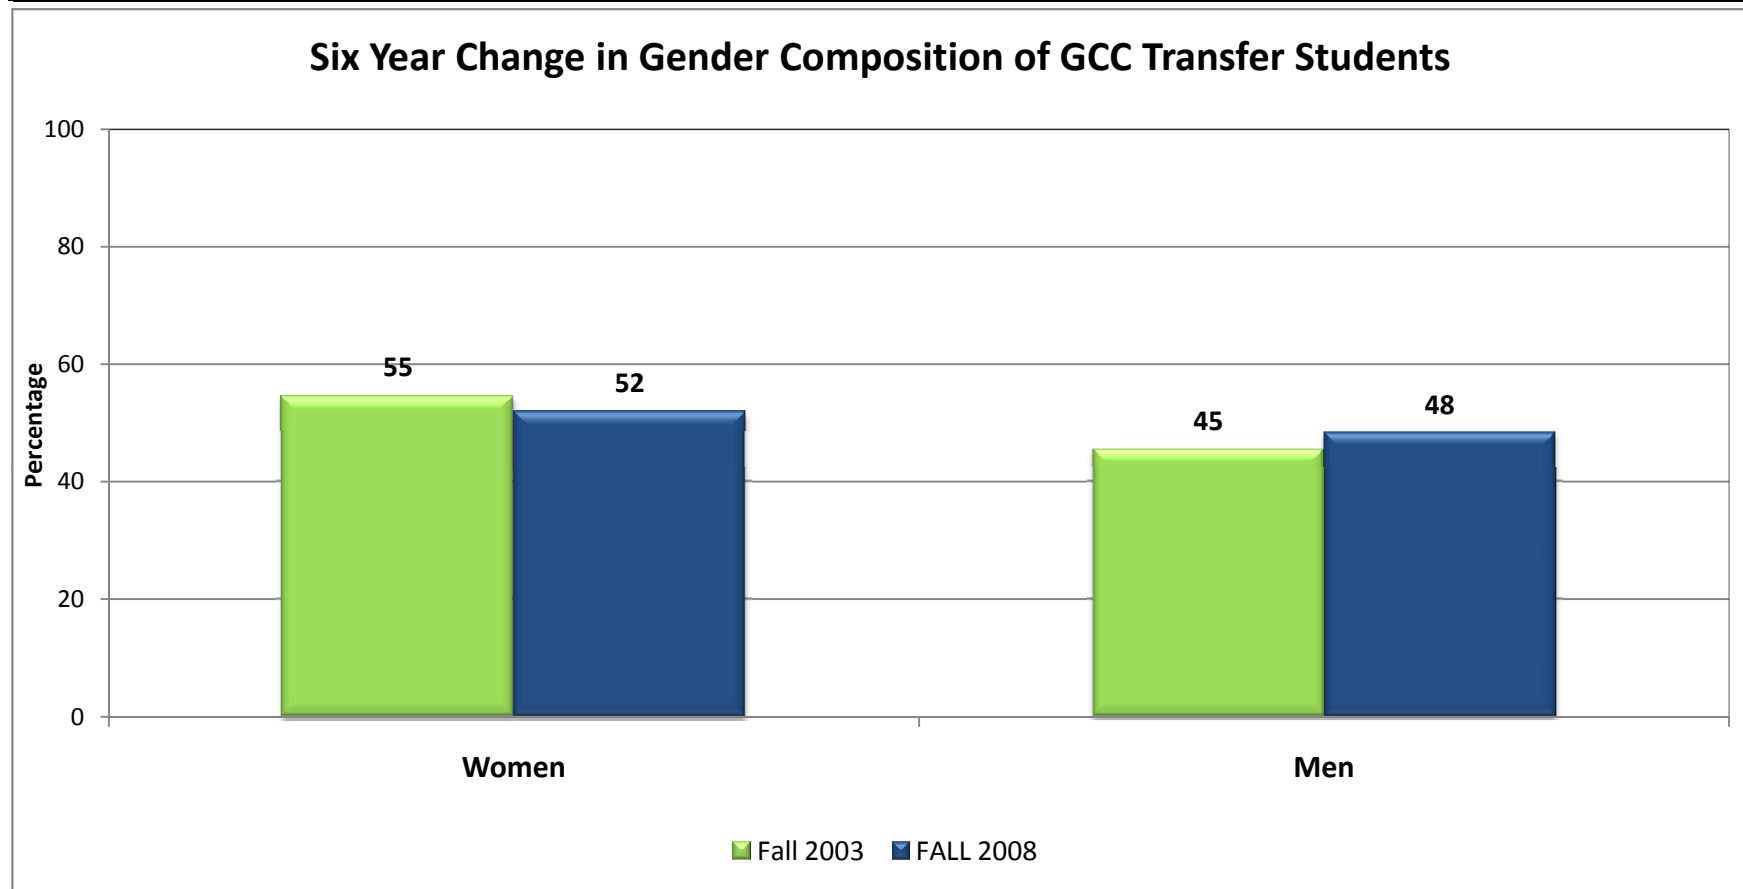

University of Houston
Gulf Coast Consortium Transfer Student Enrollment Report
First Time Transfers from Gulf Coast Consortium
Gender Composition, Fall 2003 - Fall 2008

Gender	FALL 2003		FALL 2004		FALL 2005		FALL 2006		FALL 2007		FALL 2008	
	N	%	N	%	N	%	N	%	N	%	N	%
Women	887	54.6	884	52.4	989	54.8	925	51.9	864	52.2	1,083	51.9
Men	737	45.4	803	47.6	815	45.2	858	48.1	790	47.8	1,004	48.1
Total	1,624		1,687		1,804		1,783		1,654		2,087