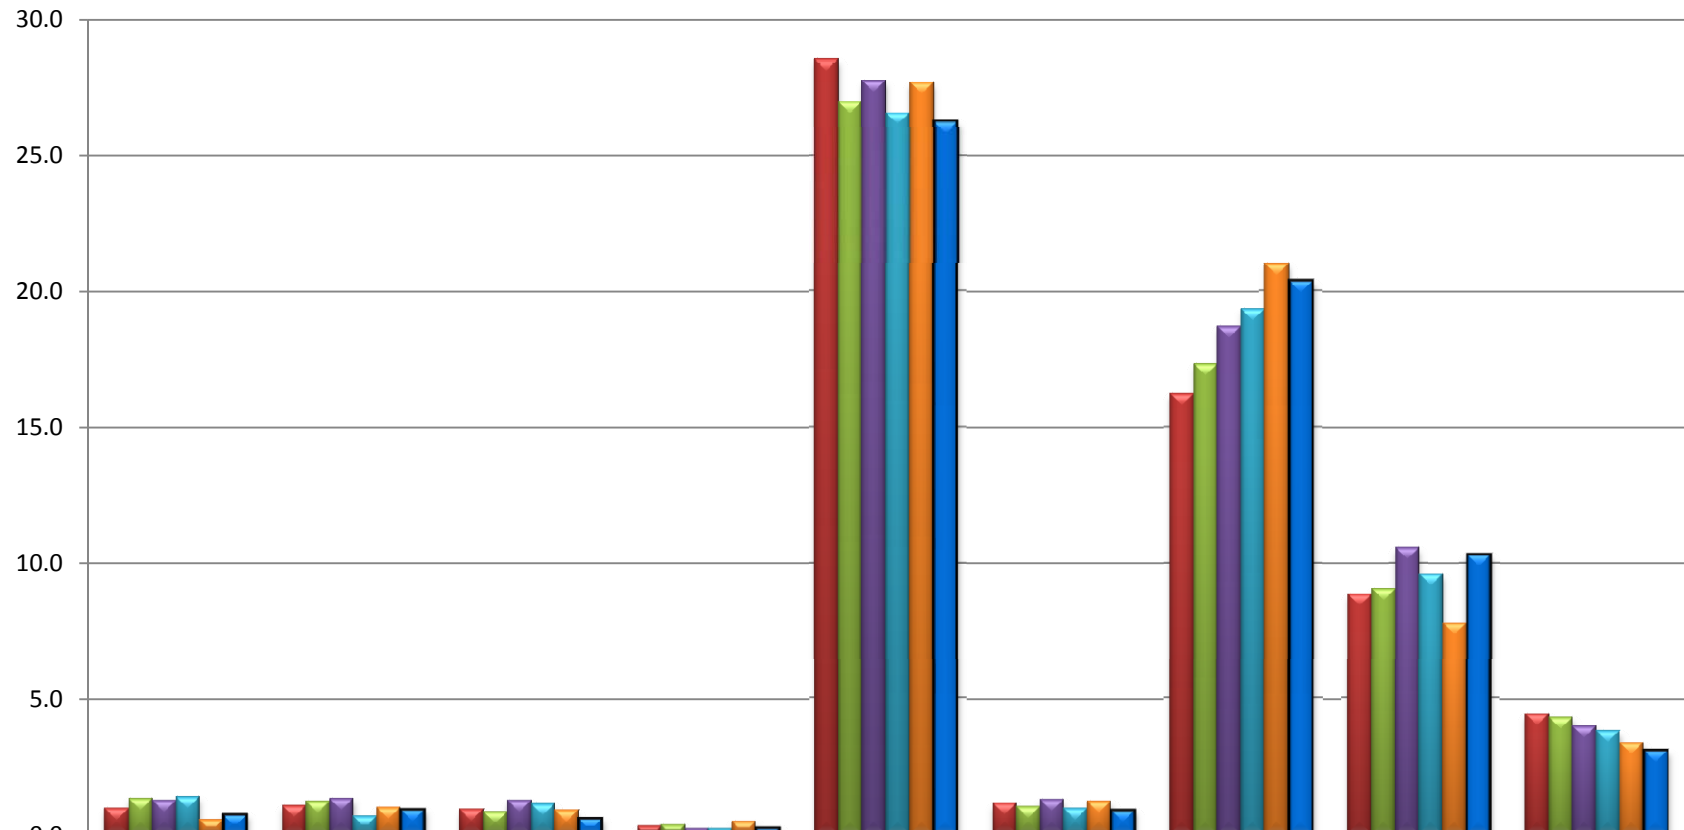

**University of Houston
Gulf Coast Consortium Transfer Student Enrollment Report**

First Time Transfers from Gulf Coast Consortium, Fall 2003 -2008

	Alvin Community College	Brazosport College	College of the Mainland	Galveston College	Houston Community College District	Lee College	Lone Star College System*	San Jacinto College	Wharton County Junior College
FALL 2003	0.9	1.0	0.9	0.3	28.5	1.1	16.2	8.8	4.4
FALL 2004	1.3	1.2	0.8	0.3	26.9	1.0	17.3	9.0	4.3
FALL 2005	1.2	1.3	1.2	0.2	27.7	1.2	18.7	10.5	4.0
FALL 2006	1.4	0.6	1.1	0.2	26.5	0.9	19.3	9.6	3.8
FALL 2007	0.5	1.0	0.9	0.5	27.7	1.2	21.0	7.8	3.4
FALL 2008	0.69	0.88	0.54	0.21	26.21	0.85	20.32	10.27	3.05