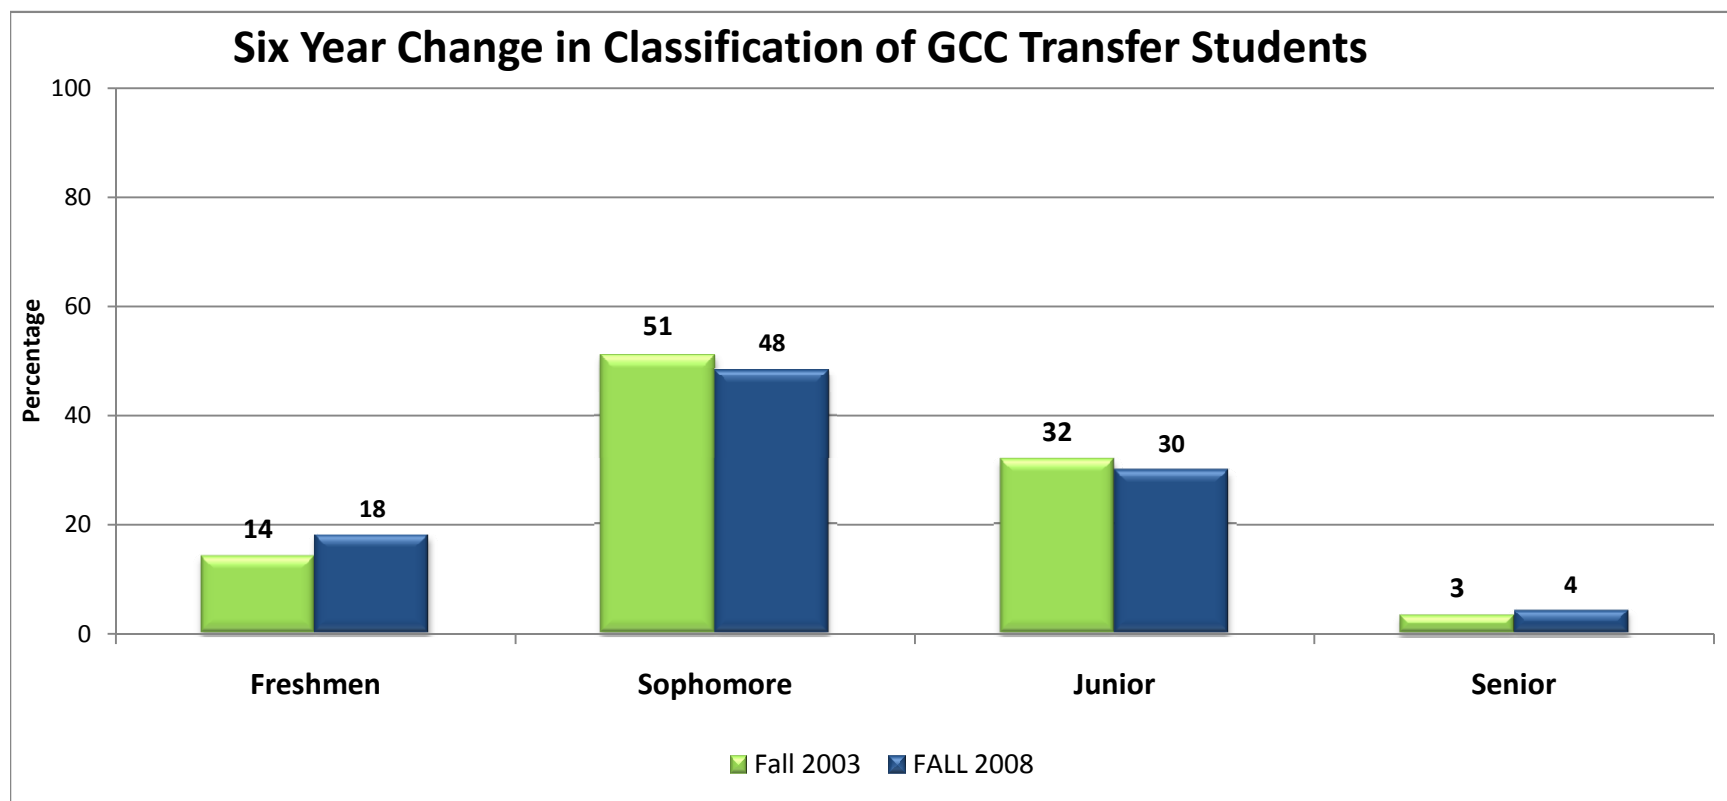

University of Houston
Gulf Coast Consortium Transfer Student Enrollment Report
First Time Transfers from Gulf Coast Consortium
Classifications, Fall 2003 - Fall 2008

Classification	FALL 2003		FALL 2004		FALL 2005		FALL 2006		FALL 2007		FALL 2008	
	N	%	N	%	N	%	N	%	N	%	N	%
Freshmen	227	14.0	232	13.8	208	11.5	177	9.9	207	12.5	373	17.9
Sophomore	830	51.1	811	48.1	876	48.6	858	48.1	869	52.5	1008	48.3
Junior	516	31.8	588	34.9	655	36.3	693	38.9	513	31.0	621	29.8
Senior	51	3.1	56	3.3	65	3.6	55	3.1	65	3.9	85	4.1
Total	1,624		1,687		1,804		1,783		1,654		2,087