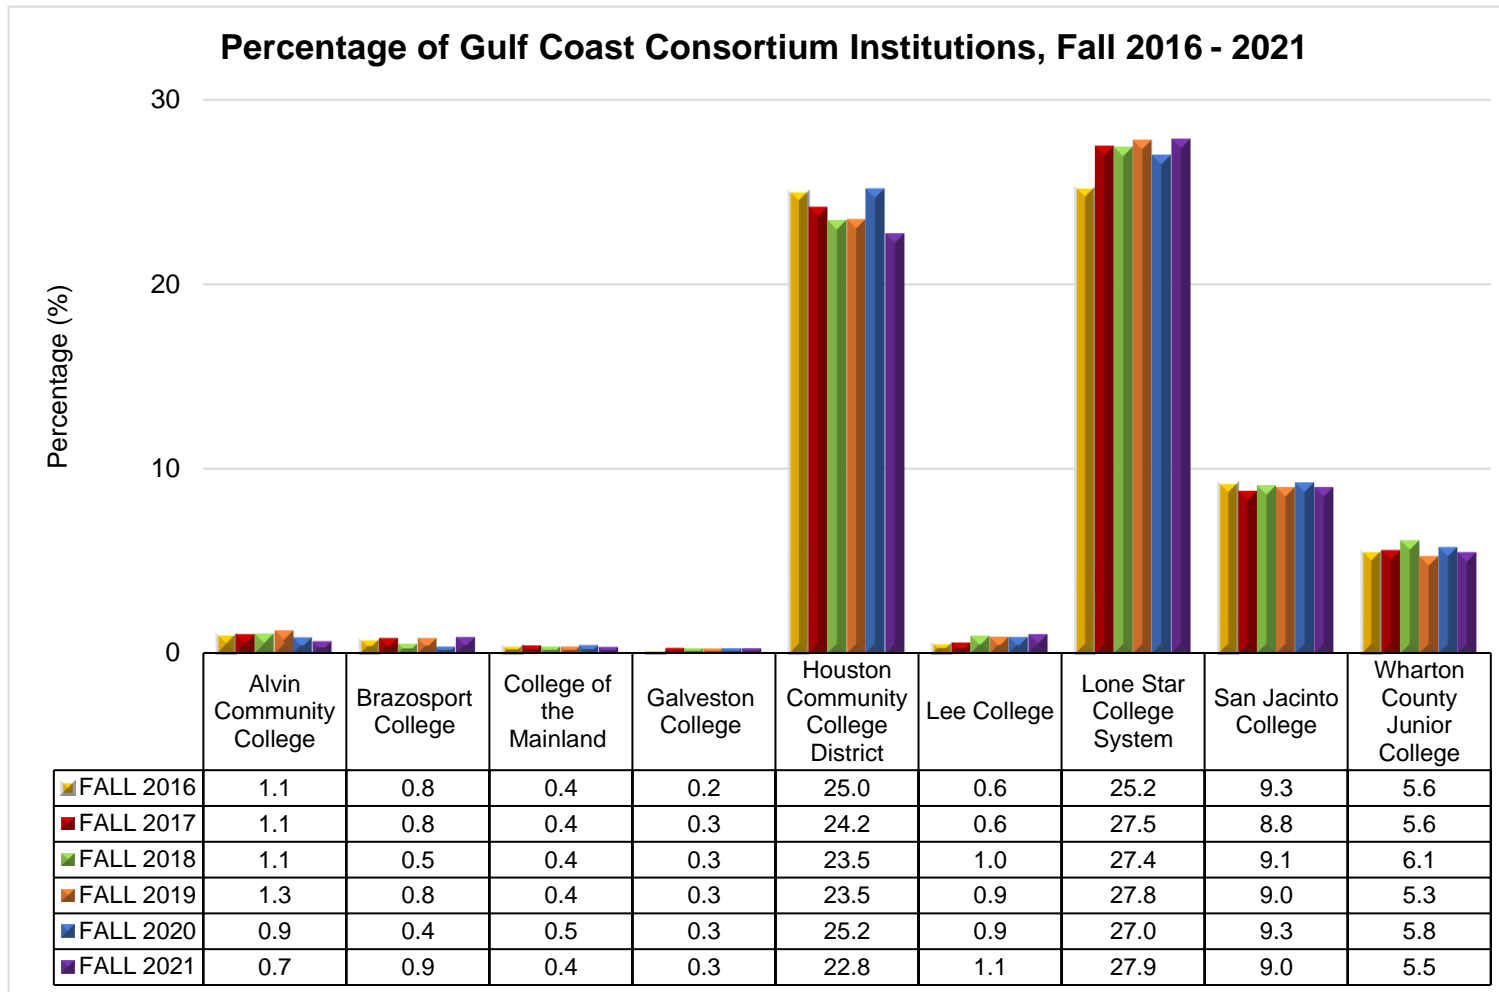

University of Houston
Gulf Coast Consortium Transfer Student Enrollment Report

First Time Transfers from Gulf Coast Consortium Institutions
Six Year Enrollment Trend, Fall 2016 - Fall 2021

Institution	FALL 2016		FALL 2017		FALL 2018		FALL 2019		FALL 2020		FALL 2021	
	N	%	N	%	N	%	N	%	N	%	N	%
Alvin Community College	53	1.1	52	1.1	54	1.1	56	1.3	38	0.9	29	0.7
Brazosport College	39	0.8	41	0.8	27	0.5	37	0.8	16	0.4	38	0.9
College of the Mainland	22	0.4	21	0.4	18	0.4	16	0.4	20	0.5	15	0.4
Galveston College	9	0.2	15	0.3	14	0.3	12	0.3	12	0.3	12	0.3
Houston Community College District	1,252	25.0	1,195	24.2	1,185	23.5	1,041	23.5	1,097	25.2	978	22.8
Lee College	29	0.6	29	0.6	48	1.0	40	0.9	39	0.9	45	1.1
Lone Star College System	1,262	25.2	1,358	27.5	1,385	27.4	1,231	27.8	1,176	27.0	1,198	27.9
San Jacinto College	463	9.3	435	8.8	461	9.1	399	9.0	404	9.3	387	9.0
Wharton County Junior College	278	5.6	277	5.6	310	6.1	234	5.3	251	5.8	236	5.5
Total GCC Institutions	3,407		3,423		3,502		3,066		3,053		2,938	
Total Other Transfer Institutions	1,594		1,517		1,552		1,363		1,305		1,360	
Total New Transfer Students	5,001		4,940		5,054		4,429		4,358		4,298	
Percent of First New Transfer Students from a GCC Institution	68.1		69.3		69.3		69.2		70.1		68.4	

University of Houston Gulf Coast Consortium Transfer Student Enrollment Report