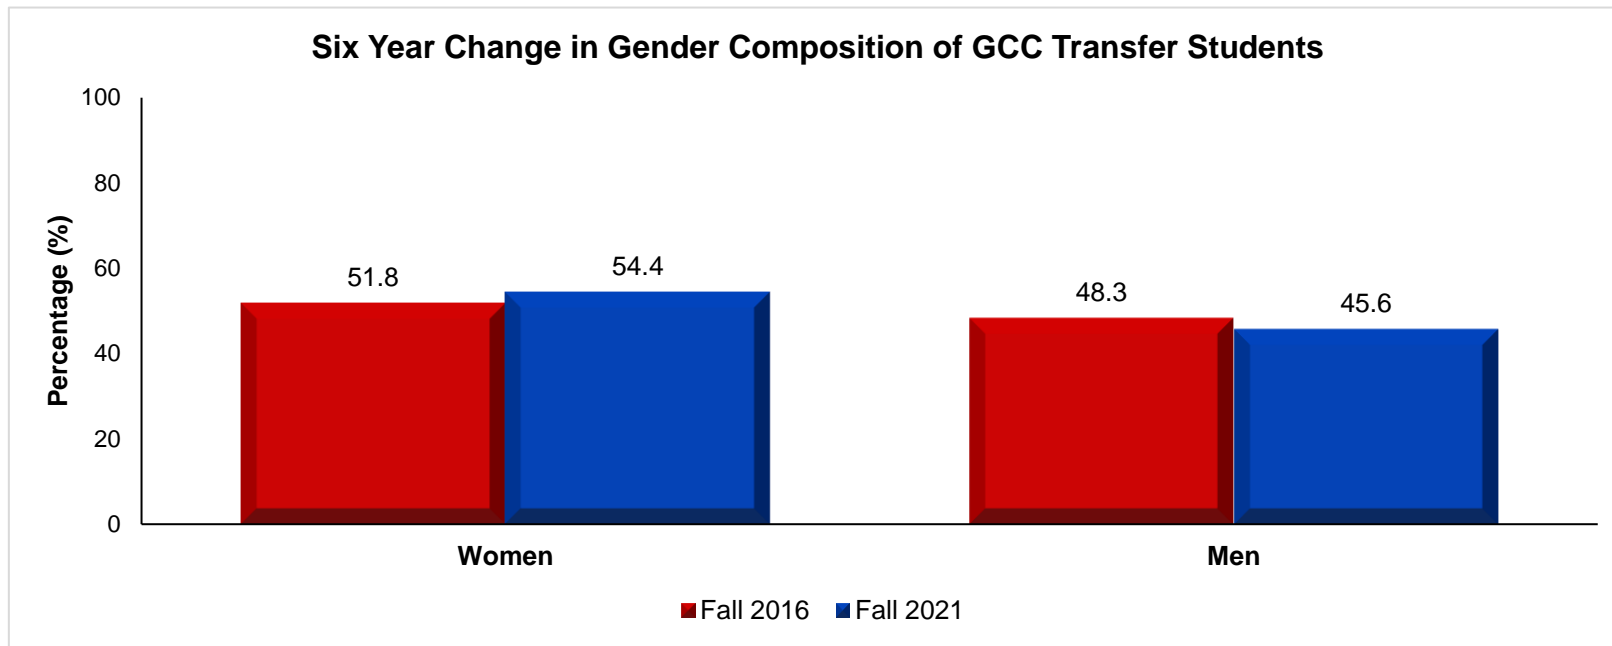

University of Houston
Gulf Coast Consortium Transfer Student Enrollment Report

First Time Transfers from Gulf Coast Consortium
Gender Composition, Fall 2016 - Fall 2021

Gender	Fall 2016		Fall 2017		Fall 2018		Fall 2019		Fall 2020		Fall 2021	
	N	%	N	%	N	%	N	%	N	%	N	%
Women	1,763	51.8	1,822	53.2	1,841	52.6	1,580	51.5	1,638	53.7	1,597	54.4
Men	1,644	48.3	1,601	46.8	1,661	47.4	1,486	48.5	1,415	46.4	1,341	45.6
Total	3,407		3,423		3,502		3,066		3,053		2,938