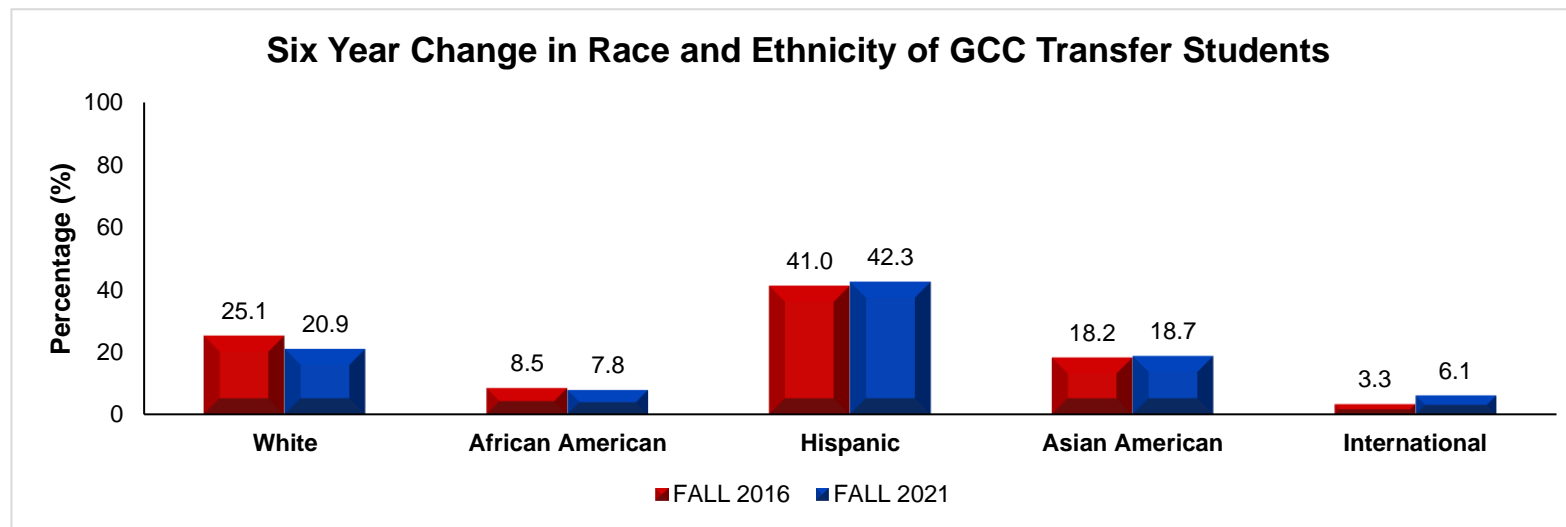

University of Houston
Gulf Coast Consortium Transfer Student Enrollment Report

First Time Transfers from Gulf Coast Consortium
Racial/Ethnic Composition, Fall 2016 - Fall 2021

Race/Ethnicity	FALL 2016		FALL 2017		FALL 2018		FALL 2019		FALL 2020		FALL 2021	
	N	%	N	%	N	%	N	%	N	%	N	%
White	856	25.1	804	23.5	781	22.3	675	22.0	633	20.7	615	20.9
African American	288	8.5	294	8.6	283	8.1	233	7.6	236	7.7	228	7.8
Hispanic	1,398	41.0	1,466	42.8	1,488	42.5	1,288	42.0	1,245	40.8	1,244	42.3
Asian American	620	18.2	605	17.7	642	18.3	514	16.8	545	17.9	548	18.7
Native American	4	0.1	3	0.1	4	0.1	2	0.1	6	0.2	4	0.1
International	113	3.3	135	3.9	187	5.3	196	6.4	212	6.9	178	6.1
Unknown	23	0.7	25	0.7	17	0.5	70	2.3	88	2.9	21	0.7
Hawaiian/Pacific Islander	7	0.2	4	0.1	3	0.1	3	0.1	1	0.0	4	0.1
Multiracial	98	2.9	87	2.5	97	2.8	85	2.8	87	2.9	96	3.3
GCC Total	3,407		3,423		3,502		3,066		3,053		2,938