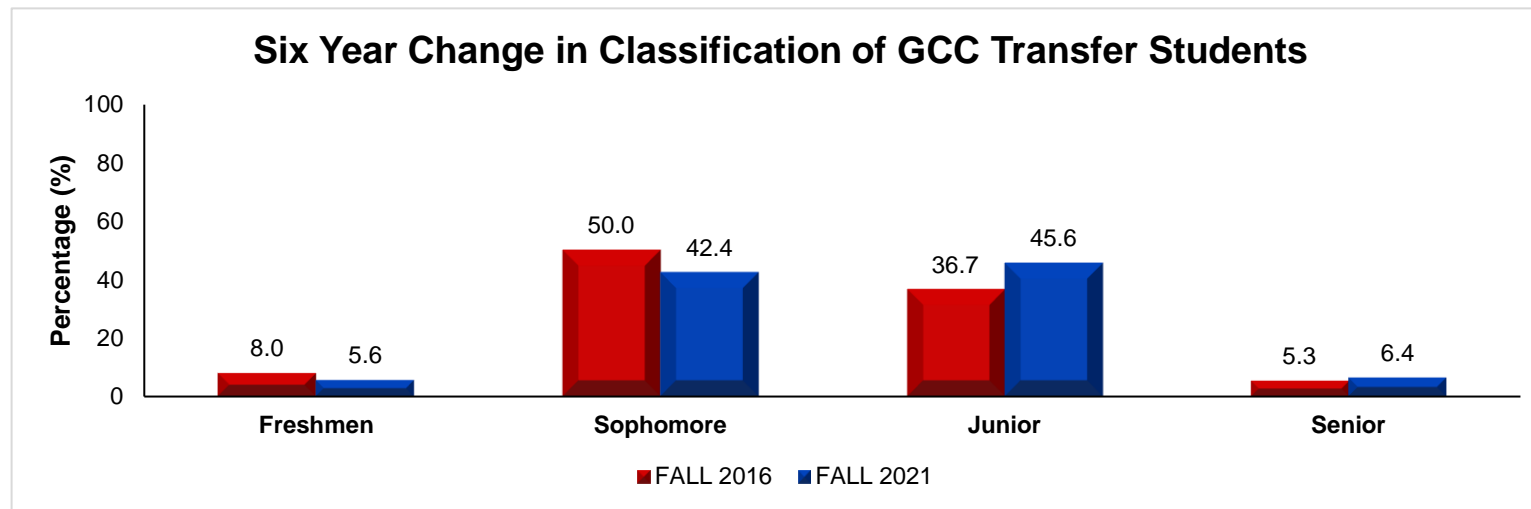

University of Houston
Gulf Coast Consortium Transfer Student Enrollment Report

First Time Transfers from Gulf Coast Consortium
Based on Classification, Fall 2016 - Fall 2021

Classification	FALL 2016		FALL 2017		FALL 2018		FALL 2019		FALL 2020		FALL 2021	
	N	%	N	%	N	%	N	%	N	%	N	%
Freshmen	271	8.0	256	7.5	254	7.3	227	7.4	167	5.5	165	5.6
Sophomore	1,705	50.0	1,664	48.6	1,677	47.9	1,406	45.9	1,302	42.7	1,245	42.4
Junior	1,249	36.7	1,306	38.2	1,387	39.6	1,283	41.9	1,423	46.6	1,340	45.6
Senior	182	5.3	197	5.8	184	5.3	150	4.9	161	5.3	188	6.4
Total	3,407		3,423		3,502		3,066		3,053		2,938