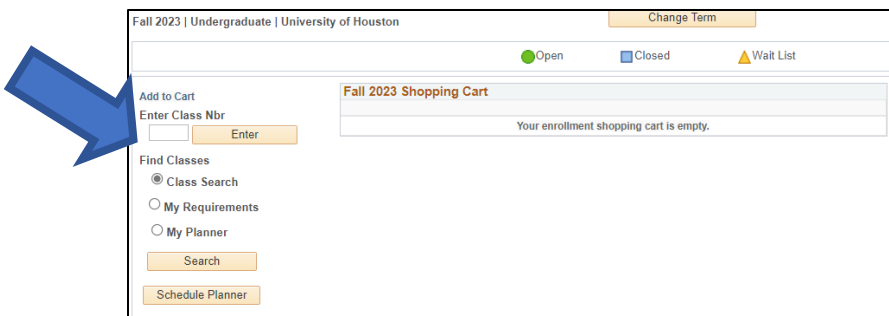

How to Register for CORE 1101

1) Log in to AccessUH and select the myUH Self Service icon.

2) Select the Student Center icon.

3) Select Enroll.

4) Select Fall 2023, then select Continue.

5) Enter a 5-digit class number from the list of CORE 1101 sections on page 2 and select Enter.