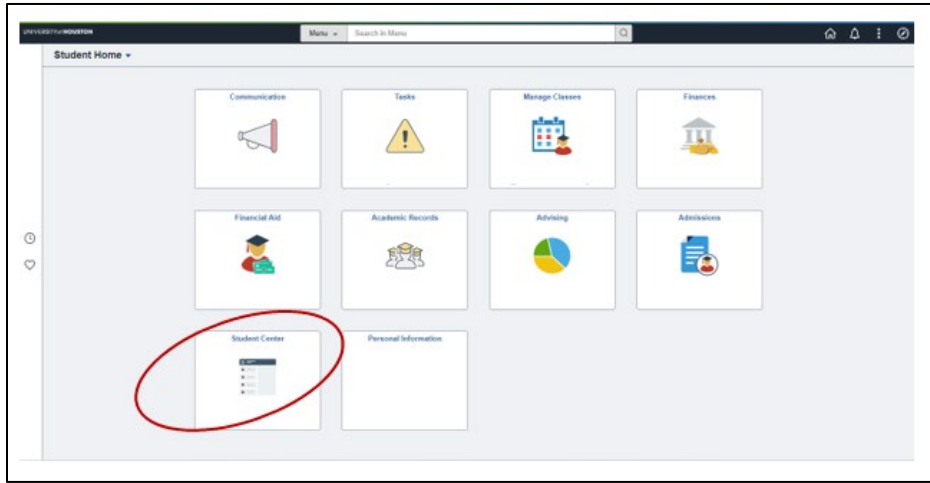

How to Register for CORE 1101

1) Log in to AccessUH and select the myUH Self Service icon.

2) Select the Student Center icon.

3) Select Enroll.

4) Select Fall 2023, then select Continue.

5) Enter a 5-digit class number from the list of CORE 1101 sections on page 2 and select Enter.

CORE 1101: College Success is a one-hour, graded course that is only offered to Exploratory Studies students!

The curriculum provides first-year students with opportunities to develop skills, behaviors and attitudes seen in successful scholars, including learning and study strategies, communication, time-management, and career and major exploration, as well as connection to UH campus culture and resources. Course sections are small, staffed by instructors from academic and support offices across campus, and are assisted/mentored by an undergraduate Peer Assistant.