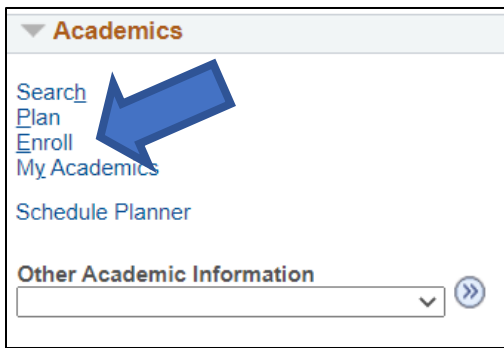

How to Register for CORE 1101

1) Log in to AccessUH and select the myUH Self Service icon.

2) Select the Student Center icon.

3) Select Enroll.

4) Select Fall 2023, then select Continue.

5) Enter a 5-digit class number from the list of CORE 1101 sections on page 2 and select Enter.

CORE 1101: College Success is a one-hour, graded course that is only offered to Exploratory Studies students!

The curriculum provides first-year students with opportunities to develop skills, behaviors and attitudes seen in successful scholars, including learning and study strategies, communication, time-management, and career and major exploration, as well as connection to UH campus culture and resources. Course sections are small, staffed by instructors from academic and support offices across campus, and are assisted/mentored by an undergraduate Peer Assistant.