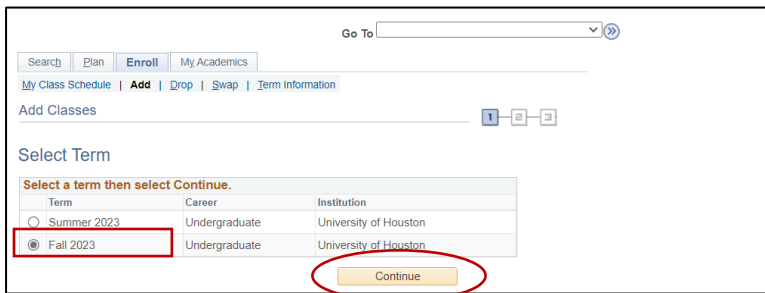

How to Register for CORE 1101

1) Log in to AccessUH and select the myUH Self Service icon.

2) Select the Student Center icon.

3) Select Enroll.

4) Select Fall 2023, then select Continue.

5) Enter a 5-digit class number from the list of CORE 1101 sections on page 2 and select Enter.

CORE 1101: College Success is a one-hour, graded course that is only offered to Exploratory Studies students!

The curriculum provides first-year students with opportunities to develop skills, behaviors and attitudes seen in successful scholars, including learning and study strategies, communication, time-management, and career and major exploration, as well as connection to UH campus culture and resources. Course sections are small, staffed by instructors from academic and support offices across campus, and are assisted/mentored by an undergraduate Peer Assistant.